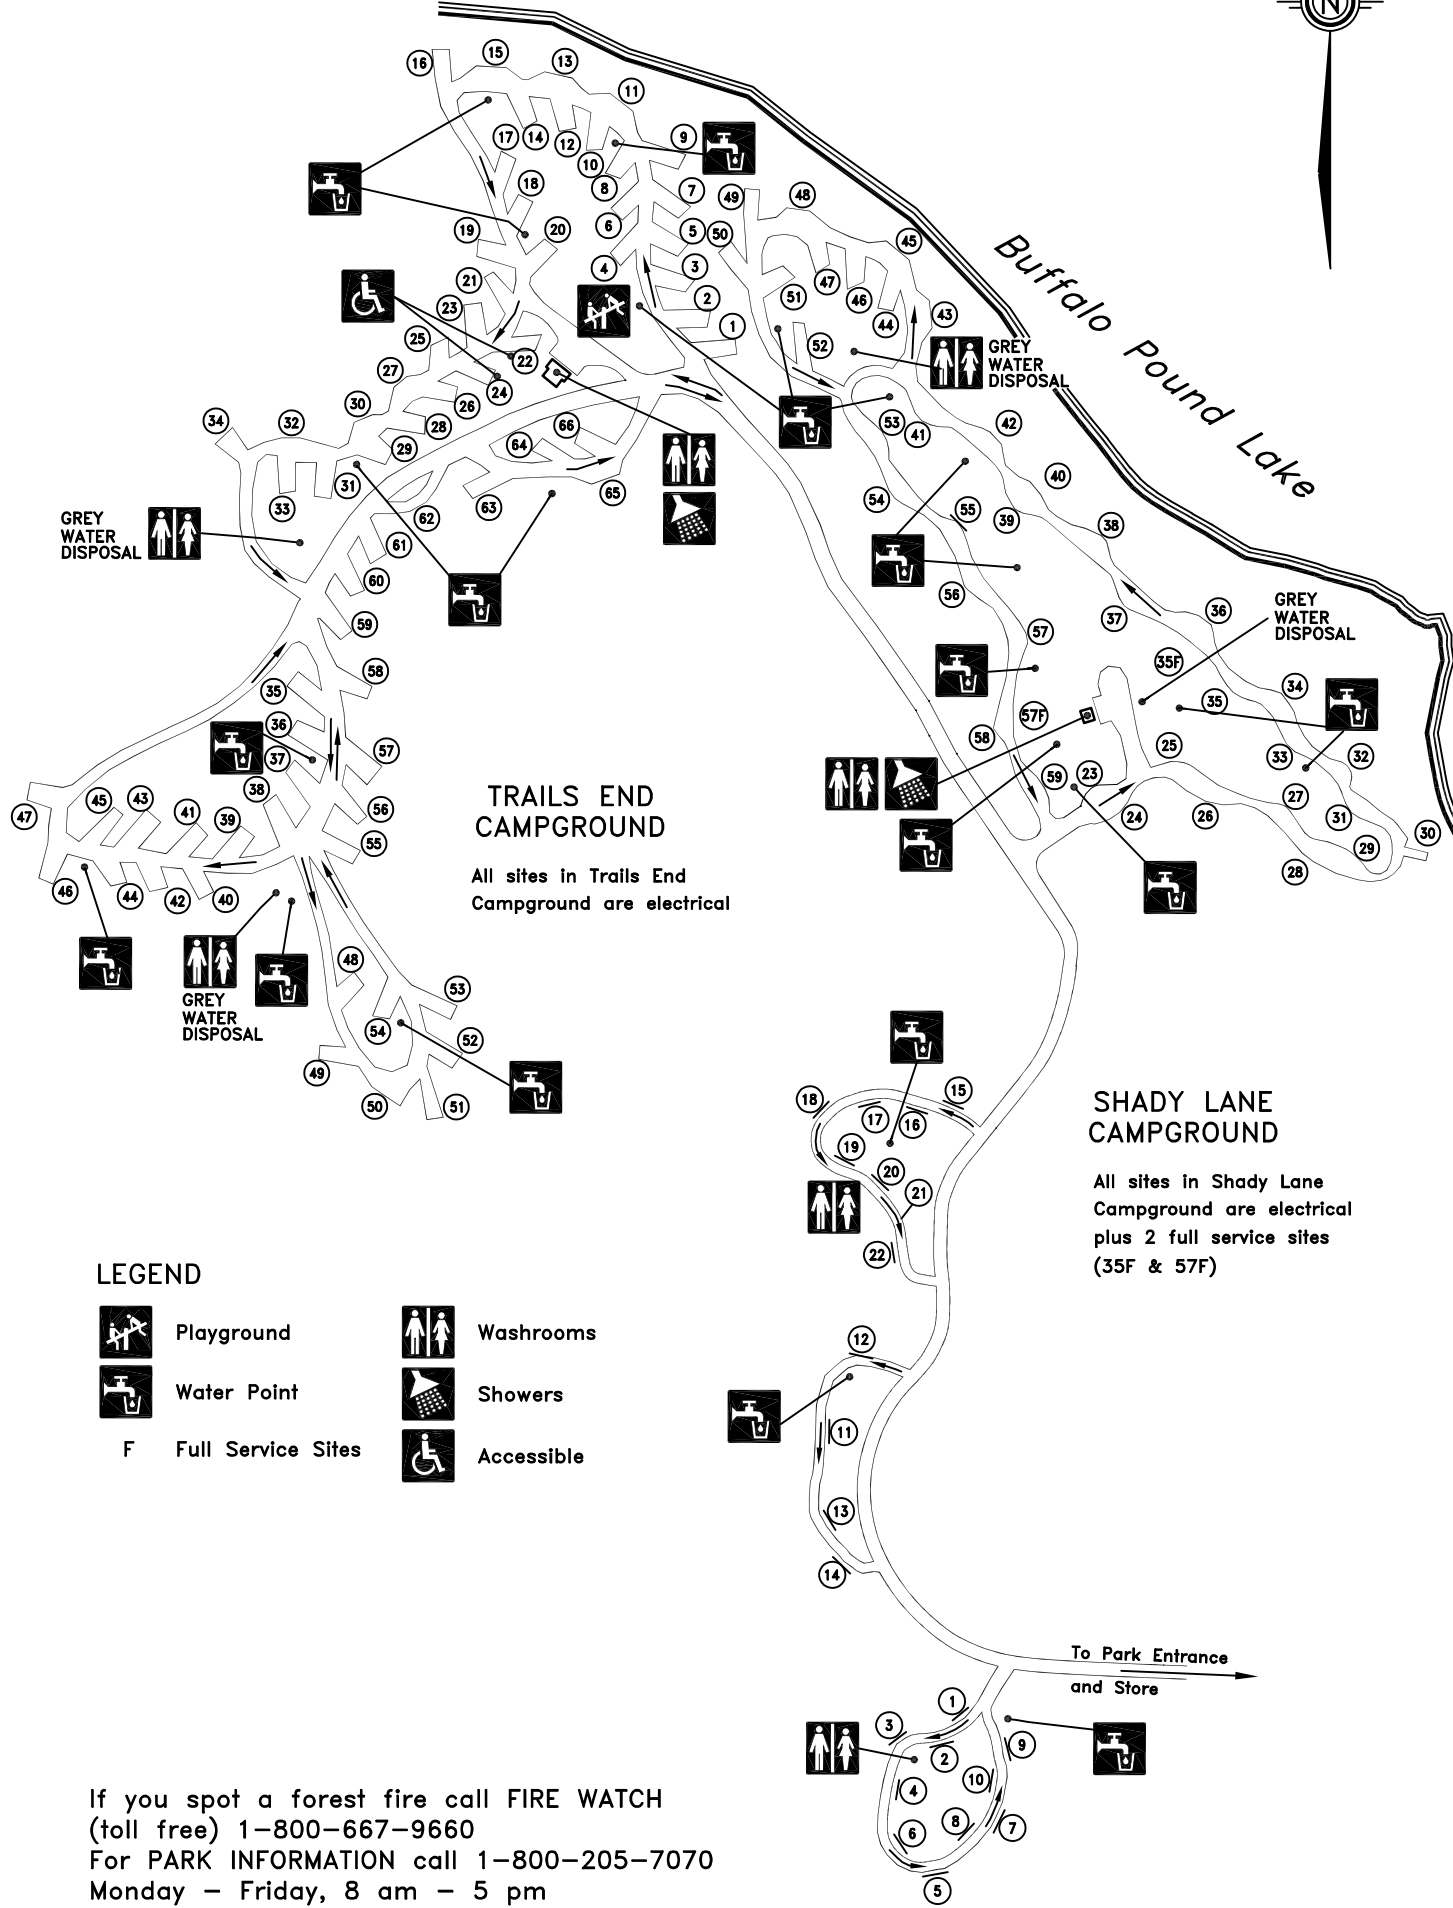

Buffalo Pound Lake

TRAILS END CAMPGROUND

All sites in Trails End Campground are electrical

SHADY LANE CAMPGROUND

All sites in Shady Lane Campground are electrical plus 2 full service sites (35F & 57F)

LEGEND

- | | | | |
|---|--------------------|---|------------|
|  | Playground |  | Washrooms |
|  | Water Point |  | Showers |
| F | Full Service Sites |  | Accessible |

If you spot a forest fire call FIRE WATCH (toll free) 1-800-667-9660
 For PARK INFORMATION call 1-800-205-7070
 Monday - Friday, 8 am - 5 pm
 Call PARK WATCH 1-800-667-1788
 24 hours/day, to report disturbances, vandalism, wildlife or maintenance issues

**BUFFALO POUND PROVINCIAL PARK
 TRAILS END & SHADY LANE CAMPGROUNDS**