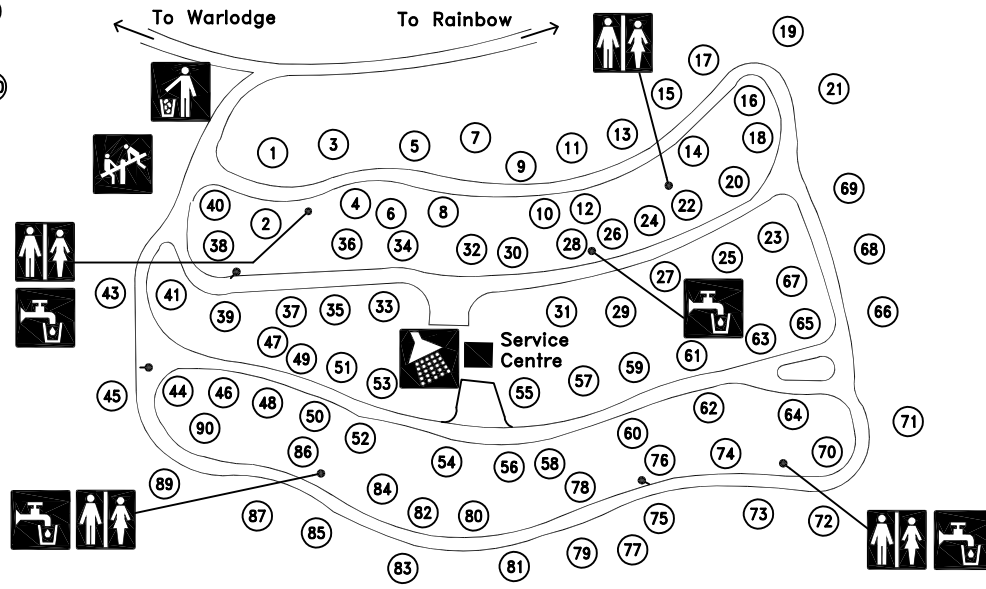

To Central Firewood Lot & Trailer Sewage Disposal

Bald Butte Road

To Core Area

LEGEND

-  Playground
-  Washrooms
-  Water Point
-  Garbage
-  Showers
-  F Full Service Hookup Sites
-  H Campground Host

All sites in Meadows Campground are electrical, and sites 1-54, 62, 63 & 64 are electrical with water hookup

All sites in Terrace Campground are electrical

To Warlodge To Rainbow

Meadows Campground

Terrace Campground

Rainbow Campground

CYPRESS HILLS INTERPROVINCIAL PARK
 CAMPGROUNDS
www.parks.saskatchewan.ca