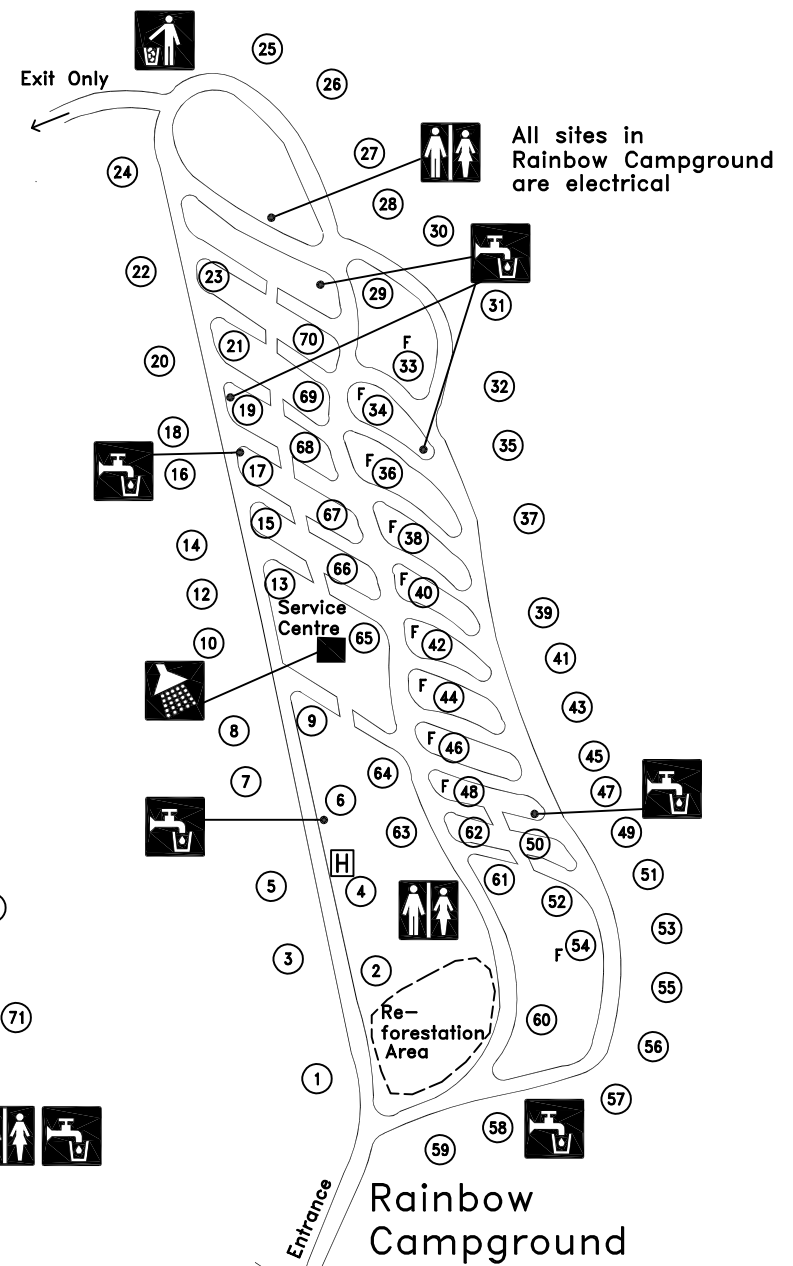

To Central Firewood Lot & Trailer Sewage Disposal

Bald Butte Road

To Core Area

LEGEND

-  Playground
-  Washrooms
-  Water Point
-  Garbage
-  Showers
-  F Full Service Hookup Sites
-  H Campground Host

All sites in Meadows Campground are electrical, and sites 1-54, 62, 63 & 64 are electrical with water hookup

All sites in Terrace Campground are electrical

To Warlodge To Rainbow

Meadows Campground

Terrace Campground

Rainbow Campground

CYPRESS HILLS INTERPROVINCIAL PARK
 CAMPGROUNDS
www.parks.saskatchewan.ca