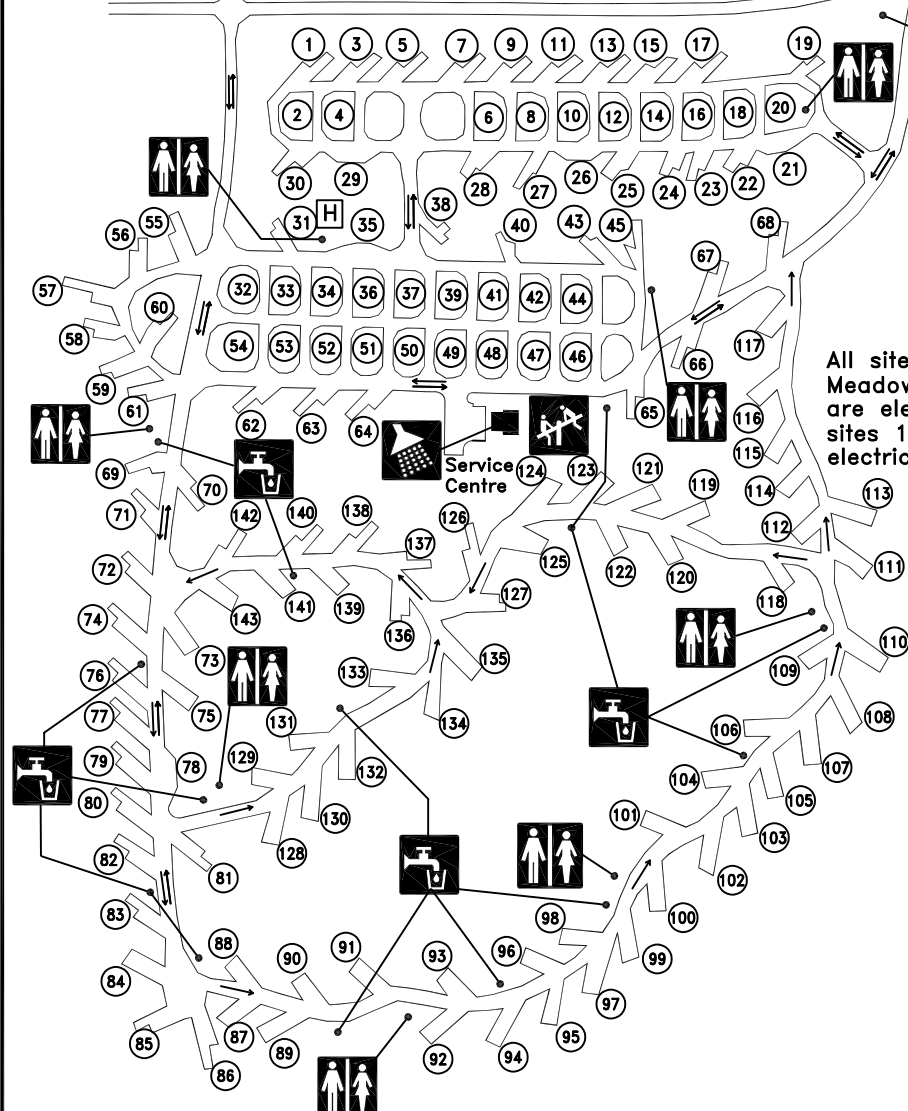

To Central Firewood Lot & Trailer Sewage Disposal

Bald Butte Road

To Core Area

LEGEND

-  Playground
-  Washrooms
-  Water Point
-  Garbage
-  Showers
-  F Full Service Hookup Sites
-  H Campground Host

All sites in Meadows Campground are electrical, and sites 1-54, 62, 63 & 64 are electrical with water hookup

All sites in Terrace Campground are electrical

To Warlodge To Rainbow

Meadows Campground

Terrace Campground

Rainbow Campground

CYPRESS HILLS INTERPROVINCIAL PARK
 CAMPGROUNDS
www.parks.saskatchewan.ca