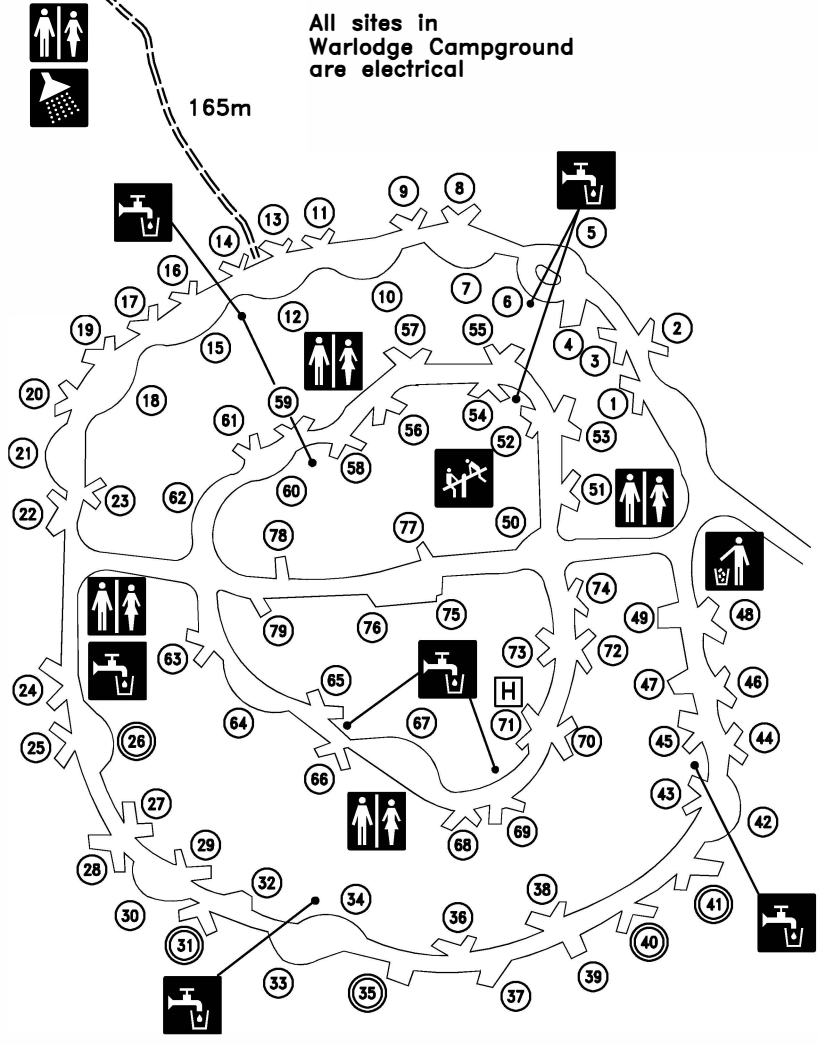

Pinelodge Service Centre

All sites in Warlodge Campground are electrical

Warlodge Campground

LEGEND

- Playground
- Washrooms
- Water Point
- Garbage
- Showers
- E** Electrical Sites
- F** Full Service Sites
- T** Tenting Sites
- Double Sites
- Campground Host

Pine Hill Campground

Lodgepole Campground

Deer Hollow Campground

CYPRESS HILLS INTERPROVINCIAL PARK  
CAMPGROUNDS

[www.parks.saskatchewan.ca](http://www.parks.saskatchewan.ca)