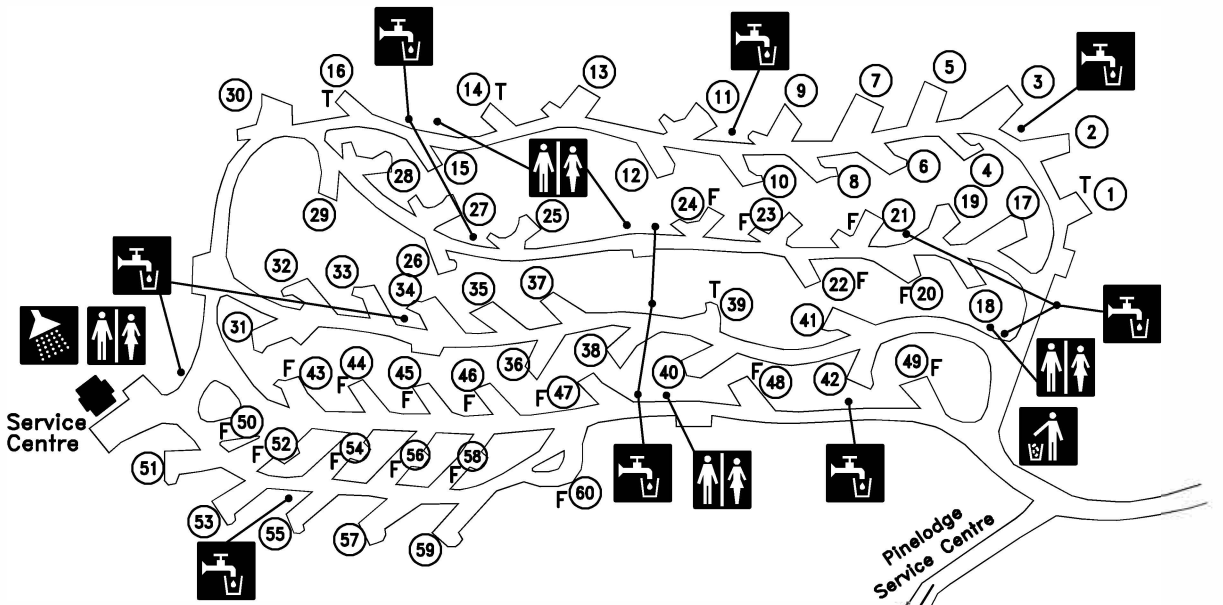

Pinelodge Service Centre

All sites in Warlodge Campground are electrical

Warlodge Campground

LEGEND

- Playground
- Washrooms
- Water Point
- Garbage
- Showers
- E** Electrical Sites
- F** Full Service Sites
- T** Tenting Sites
- Double Sites
- Campground Host

Pine Hill Campground

Lodgepole Campground

Deer Hollow Campground

CYPRESS HILLS INTERPROVINCIAL PARK  
CAMPGROUNDS

[www.parks.saskatchewan.ca](http://www.parks.saskatchewan.ca)