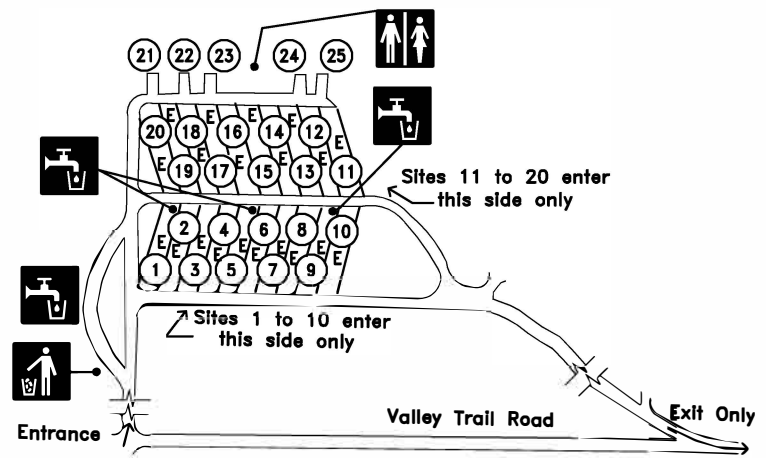

Lodgepole Campground