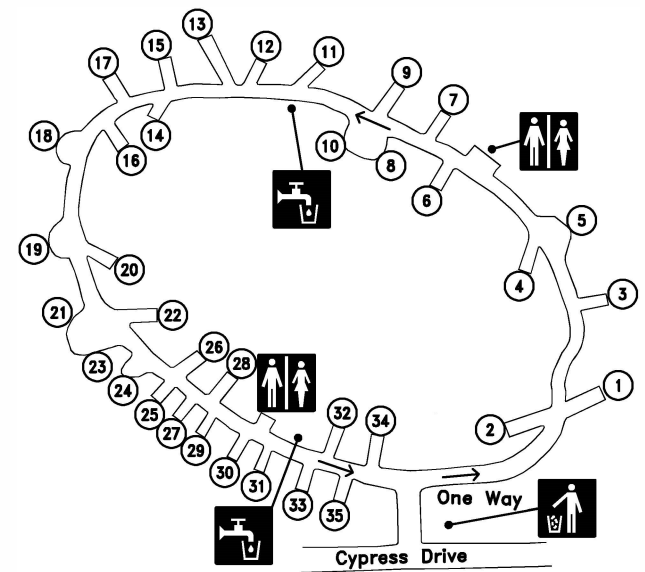

Deer Hollow Campground

CYPRESS HILLS INTERPROVINCIAL PARK
CAMPGROUNDS

www.parks.saskatchewan.ca