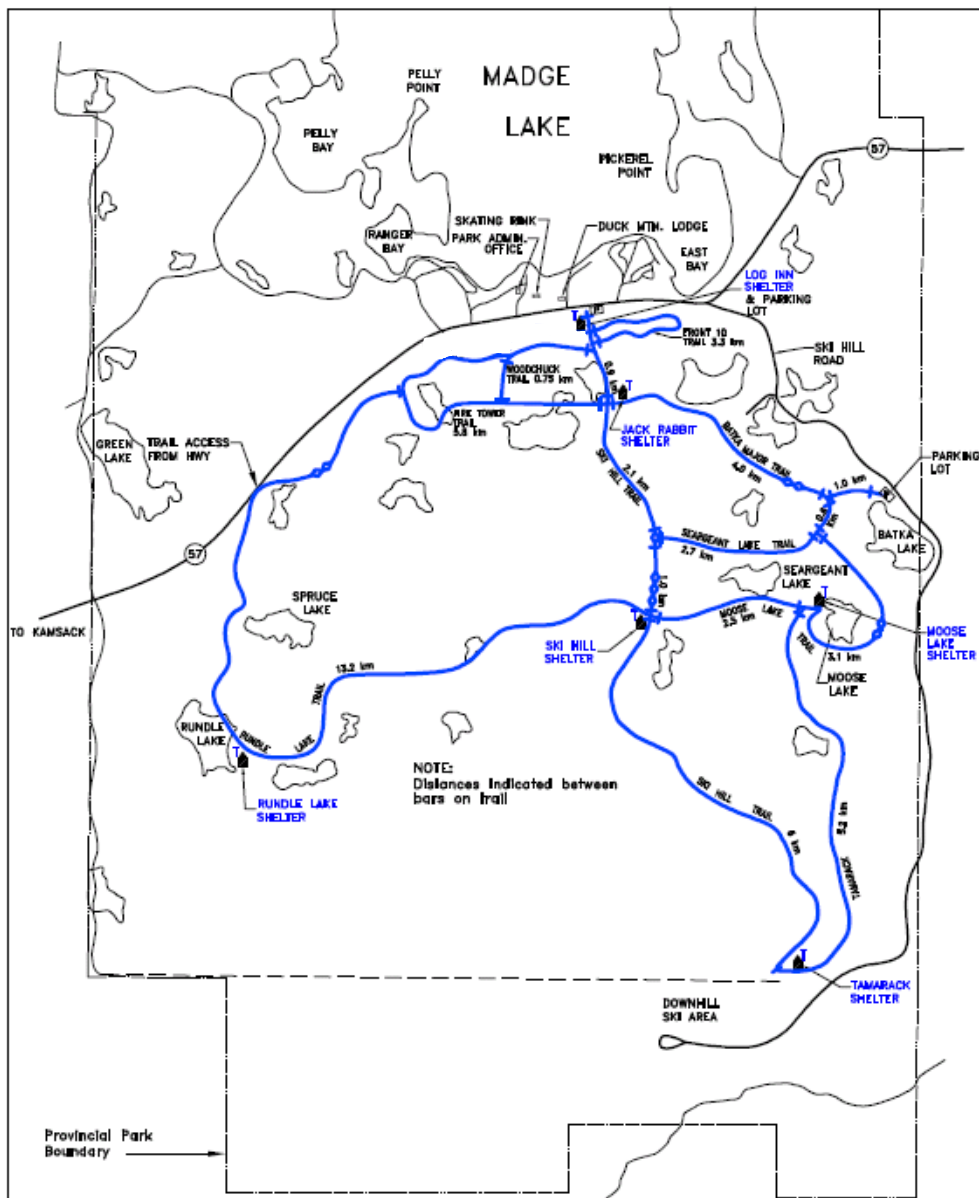

Cross-Country Ski Trails

NOTE: Distances Indicated between bars on trail

DUCK MOUNTAIN PROVINCIAL PARK CROSS-COUNTRY SKI TRAILS

Legend	
	Cross-Country Ski Trails
	Parking
	Toilet
	Shelter

CLASSIFICATION EXPLANATION			
TRAIL USE	TRAIL CLASS	USER CAPABILITY	LENGTH
XC COUNTRY	C-Classical S-Skiing	● -Novice ■ -Intermediate ◆ -Expert	Distance in Kilometres

TRAIL	CLASSIFICATION
Rundle Lake	XC-C/S- ■ -13.2 km
Woodchuk	XC-C- ● - 0.8 km
Tamarack	XC-C/S- ◆ - 5.2 km
Golf Course	XC-C- ● - 3.3 km
Front 10	XC-C- ● - 3.3 km
Fire Tower	XC-C/S- ■ - 5.8 km
Ski Hill	XC-C/S- ◆ -10.0 km
Balka Major	XC-C- ◆ - 4.0 km
Sargeant Lake	XC-C- ◆ - 3.3 km
Moose Lake	XC-C- ■ - 5.6 km