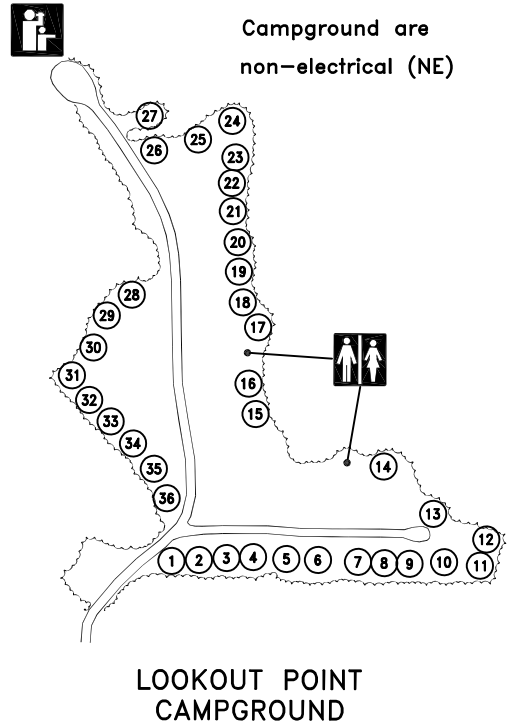

LOOKOUT POINT
CAMPGROUND

VALLEYVIEW
CAMPGROUND

All sites in Lookout Point
Campground are
non-electrical (NE)

LOOKOUT POINT
CAMPGROUND

MORNING VIEW
CAMPGROUND

LEGEND

- | | | | | | |
|--|-------------|-----|----------------------------------|--|-------------|
| | Washrooms | | Group Camping | | Viewing |
| | Accessible | | Trailer Sewage Dump | | Garbage |
| | Water Point | | Playground | | Firewood |
| | Showers | | Recycle Bins | | Fire Circle |
| | Laundry | NE | Non-Electrical Sites | | |
| | | AED | Automatic External Defibrillator | | |

All sites in Aspen Campground and
Little MacLean Group Campground
are electrical

ECHO VALLEY PROVINCIAL PARK
CAMPGROUND

www.parks.saskatchewan.ca