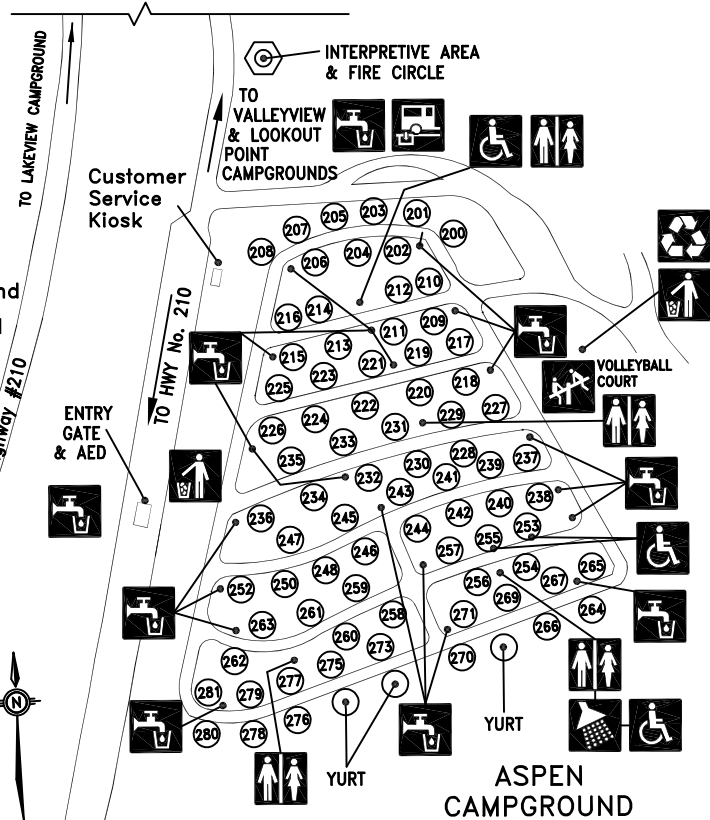

LOOKOUT POINT
CAMPGROUND

VALLEYVIEW
CAMPGROUND

All sites in Lookout Point
Campground are
non-electrical (NE)

LOOKOUT POINT
CAMPGROUND

MORNING VIEW
CAMPGROUND

LEGEND

- | | | | | | |
|--|-------------|-----|----------------------------------|--|-------------|
| | Washrooms | | Group Camping | | Viewing |
| | Accessible | | Trailer Sewage Dump | | Garbage |
| | Water Point | | Playground | | Firewood |
| | Showers | | Recycle Bins | | Fire Circle |
| | Laundry | NE | Non-Electrical Sites | | |
| | | AED | Automatic External Defibrillator | | |

All sites in Aspen Campground and
Little MacLean Group Campground
are electrical

ECHO VALLEY PROVINCIAL PARK
CAMPGROUND

www.parks.saskatchewan.ca