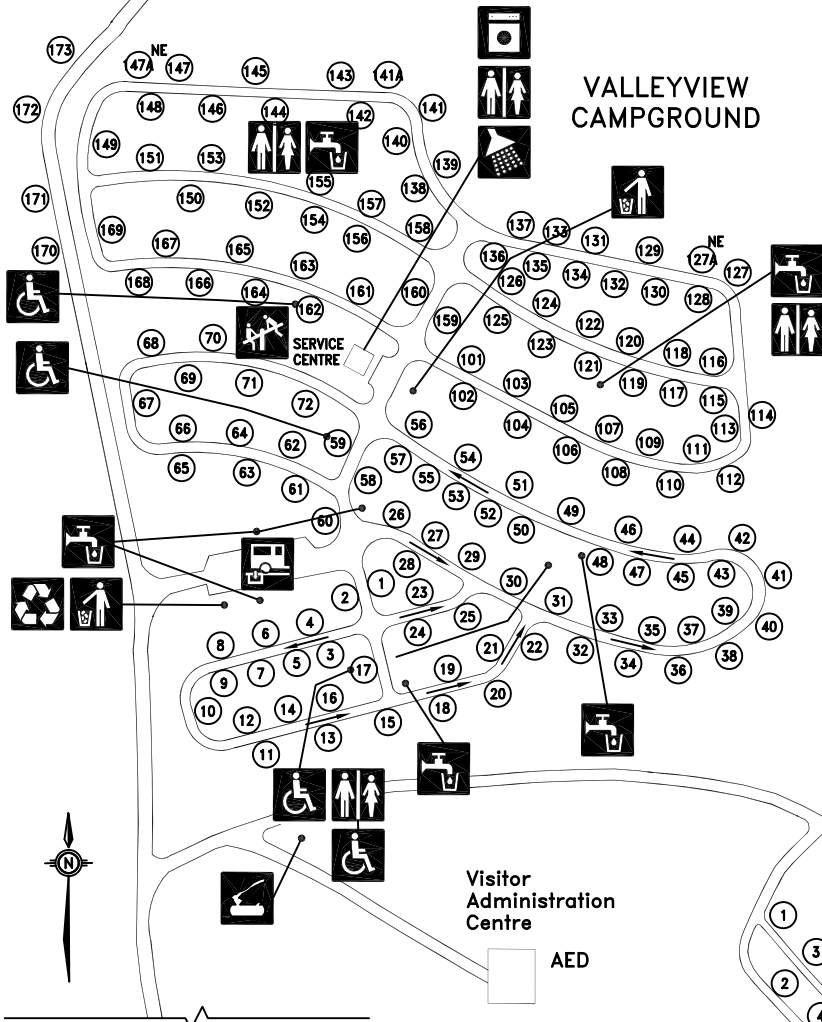

LOOKOUT POINT
CAMPGROUND

VALLEYVIEW
CAMPGROUND

All sites in Lookout Point
Campground are
non-electrical (NE)

LOOKOUT POINT
CAMPGROUND

MORNING VIEW
CAMPGROUND

LEGEND

- | | | | | | |
|--|-------------|-----|----------------------------------|--|-------------|
| | Washrooms | | Group Camping | | Viewing |
| | Accessible | | Trailer Sewage Dump | | Garbage |
| | Water Point | | Playground | | Firewood |
| | Showers | | Recycle Bins | | Fire Circle |
| | Laundry | NE | Non-Electrical Sites | | |
| | | AED | Automatic External Defibrillator | | |

All sites in Aspen Campground and
Little MacLean Group Campground
are electrical

ECHO VALLEY PROVINCIAL PARK
CAMPGROUND

www.parks.saskatchewan.ca