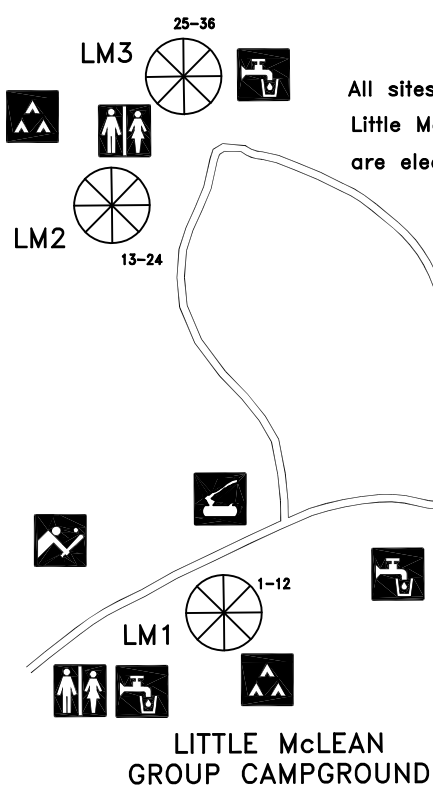

LOOKOUT POINT
CAMPGROUND

VALLEYVIEW
CAMPGROUND

All sites in Lookout Point
Campground are
non-electrical (NE)

LOOKOUT POINT
CAMPGROUND

MORNING VIEW
CAMPGROUND

LEGEND

- | | | | | | |
|--|-------------|-----|----------------------------------|--|-------------|
| | Washrooms | | Group Camping | | Viewing |
| | Accessible | | Trailer Sewage Dump | | Garbage |
| | Water Point | | Playground | | Firewood |
| | Showers | | Recycle Bins | | Fire Circle |
| | Laundry | NE | Non-Electrical Sites | | |
| | | AED | Automatic External Defibrillator | | |

All sites in Aspen Campground and
Little MacLean Group Campground
are electrical

ECHO VALLEY PROVINCIAL PARK
CAMPGROUND

www.parks.saskatchewan.ca