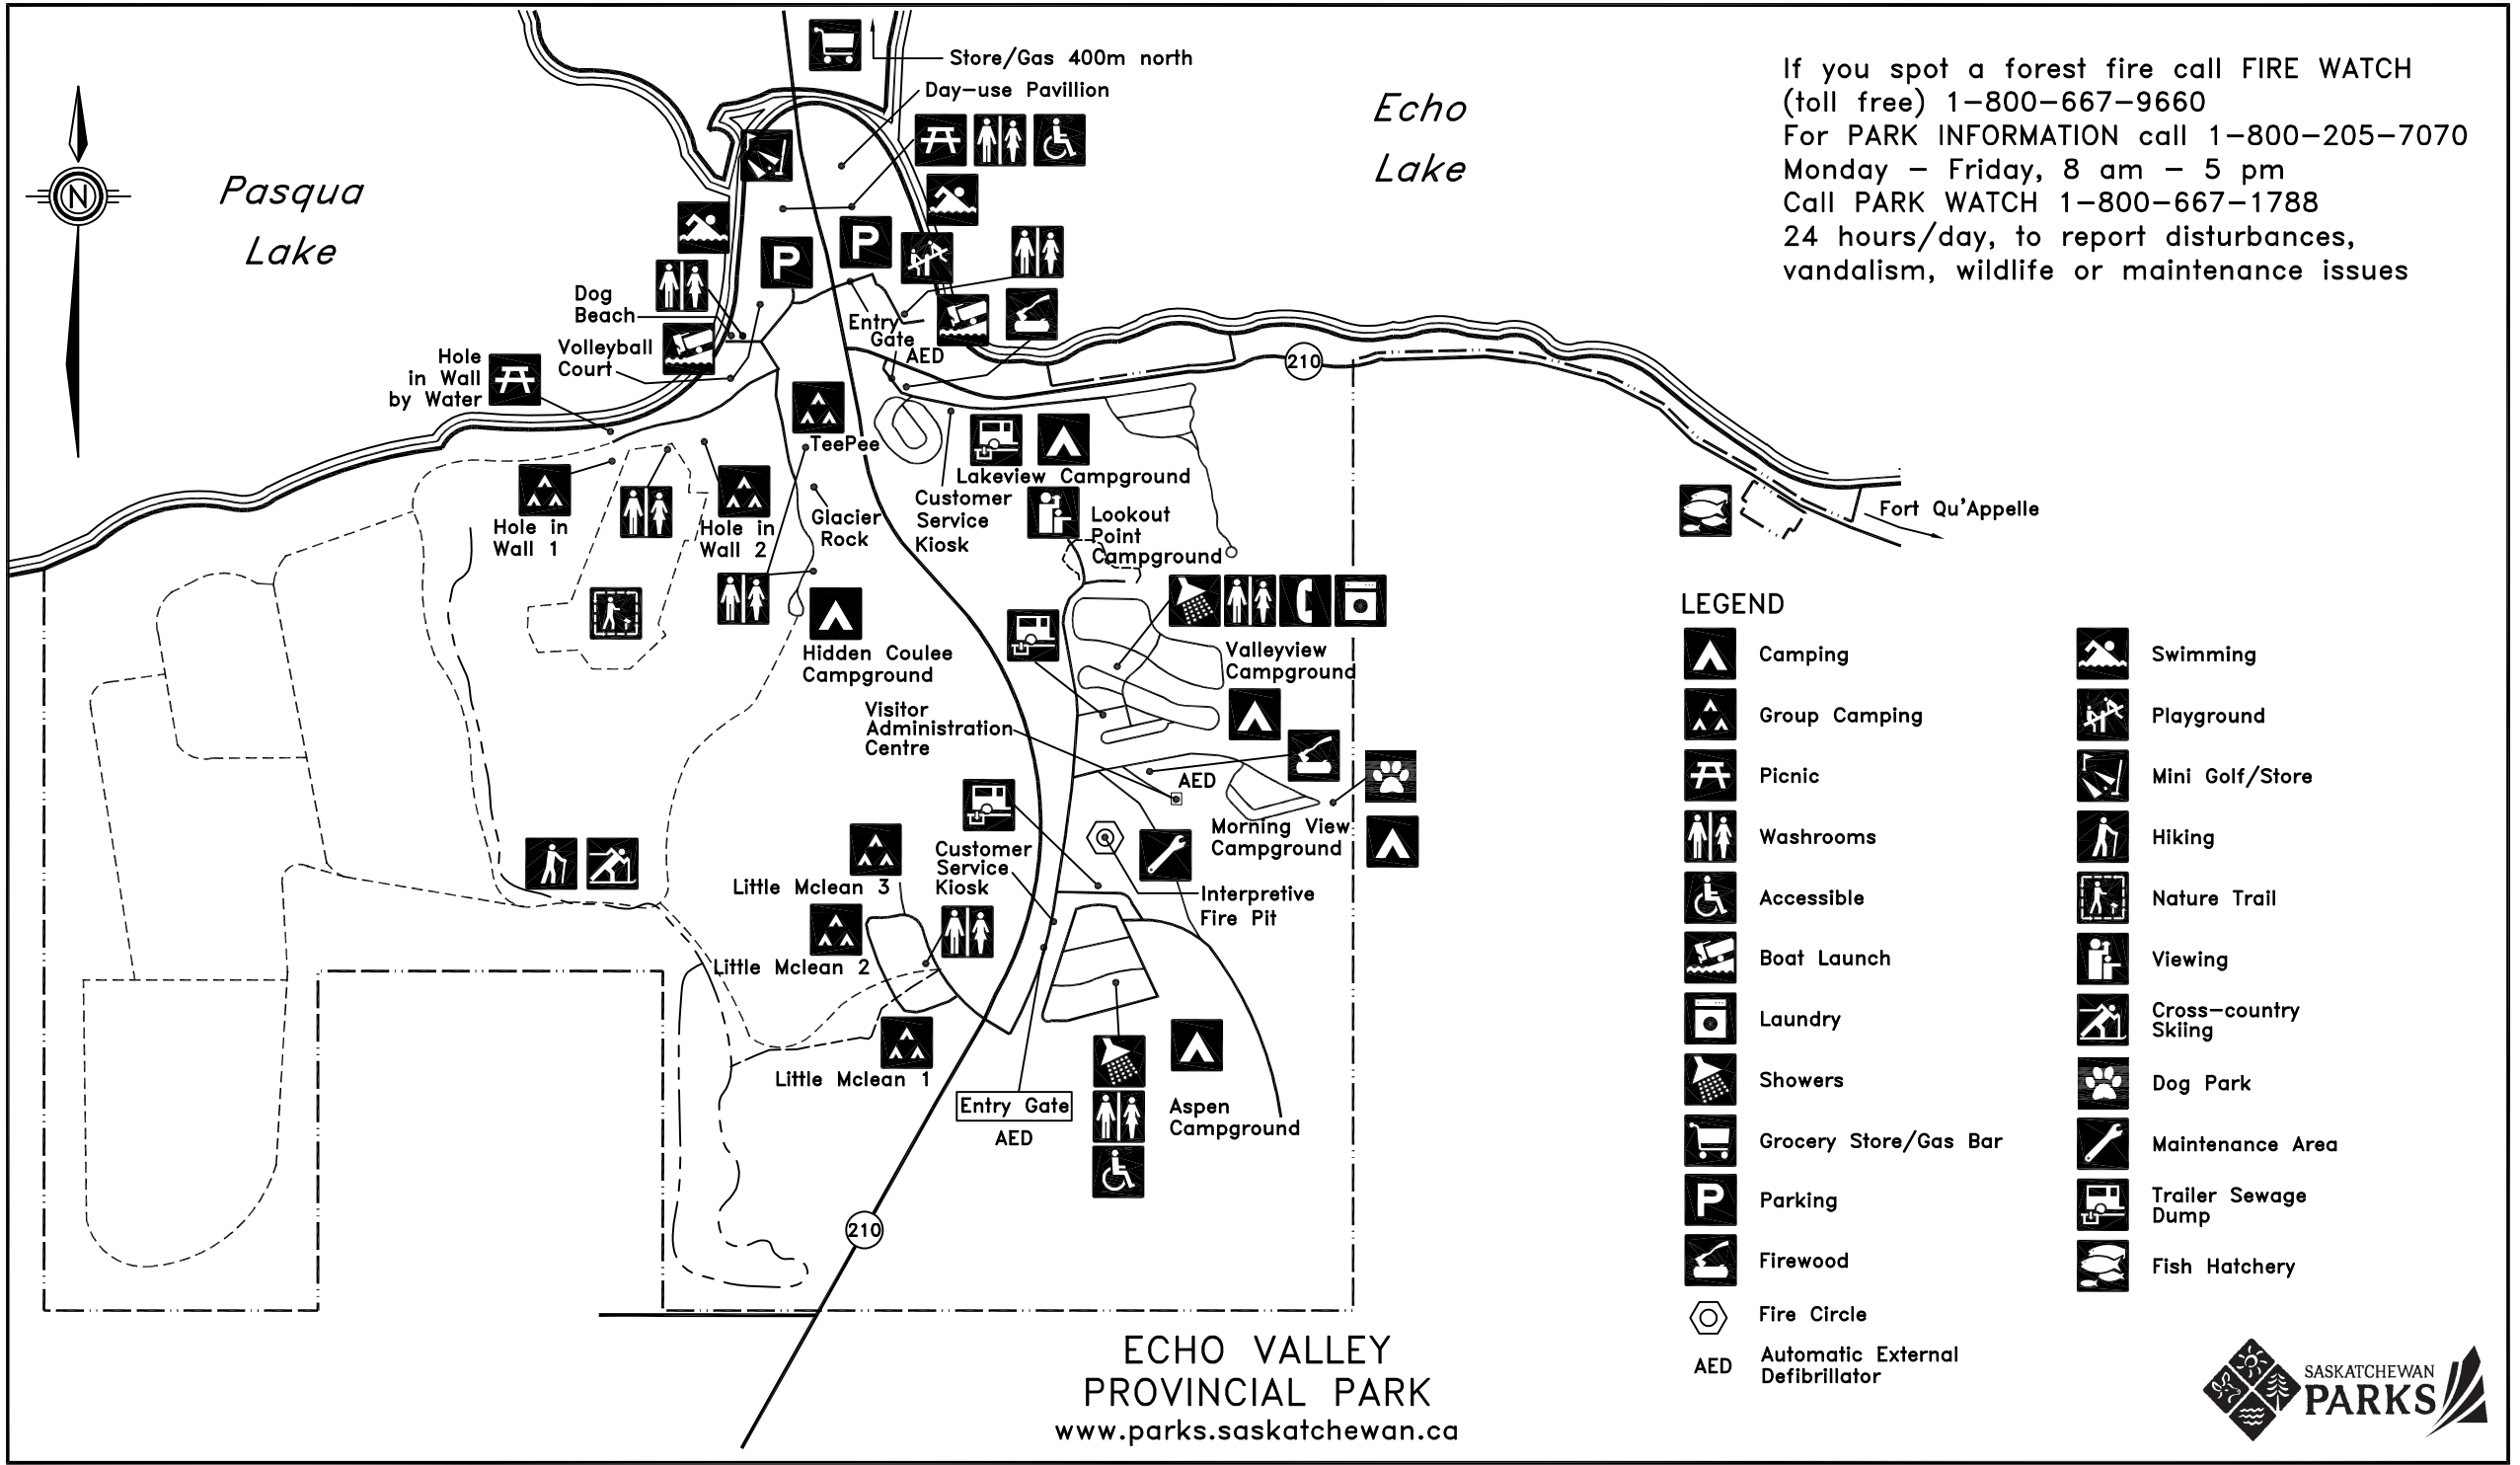

Pasqua Lake

Echo Lake

If you spot a forest fire call FIRE WATCH (toll free) 1-800-667-9660  
For PARK INFORMATION call 1-800-205-7070  
Monday - Friday, 8 am - 5 pm  
Call PARK WATCH 1-800-667-1788  
24 hours/day, to report disturbances, vandalism, wildlife or maintenance issues

LEGEND

-  Camping
-  Group Camping
-  Picnic
-  Washrooms
-  Accessible
-  Boat Launch
-  Laundry
-  Showers
-  Grocery Store/Gas Bar
-  Parking
-  Firewood
-  Fire Circle
-  AED Automatic External Defibrillator
-  Swimming
-  Playground
-  Mini Golf/Store
-  Hiking
-  Nature Trail
-  Viewing
-  Cross-country Skiing
-  Dog Park
-  Maintenance Area
-  Trailer Sewage Dump
-  Fish Hatchery