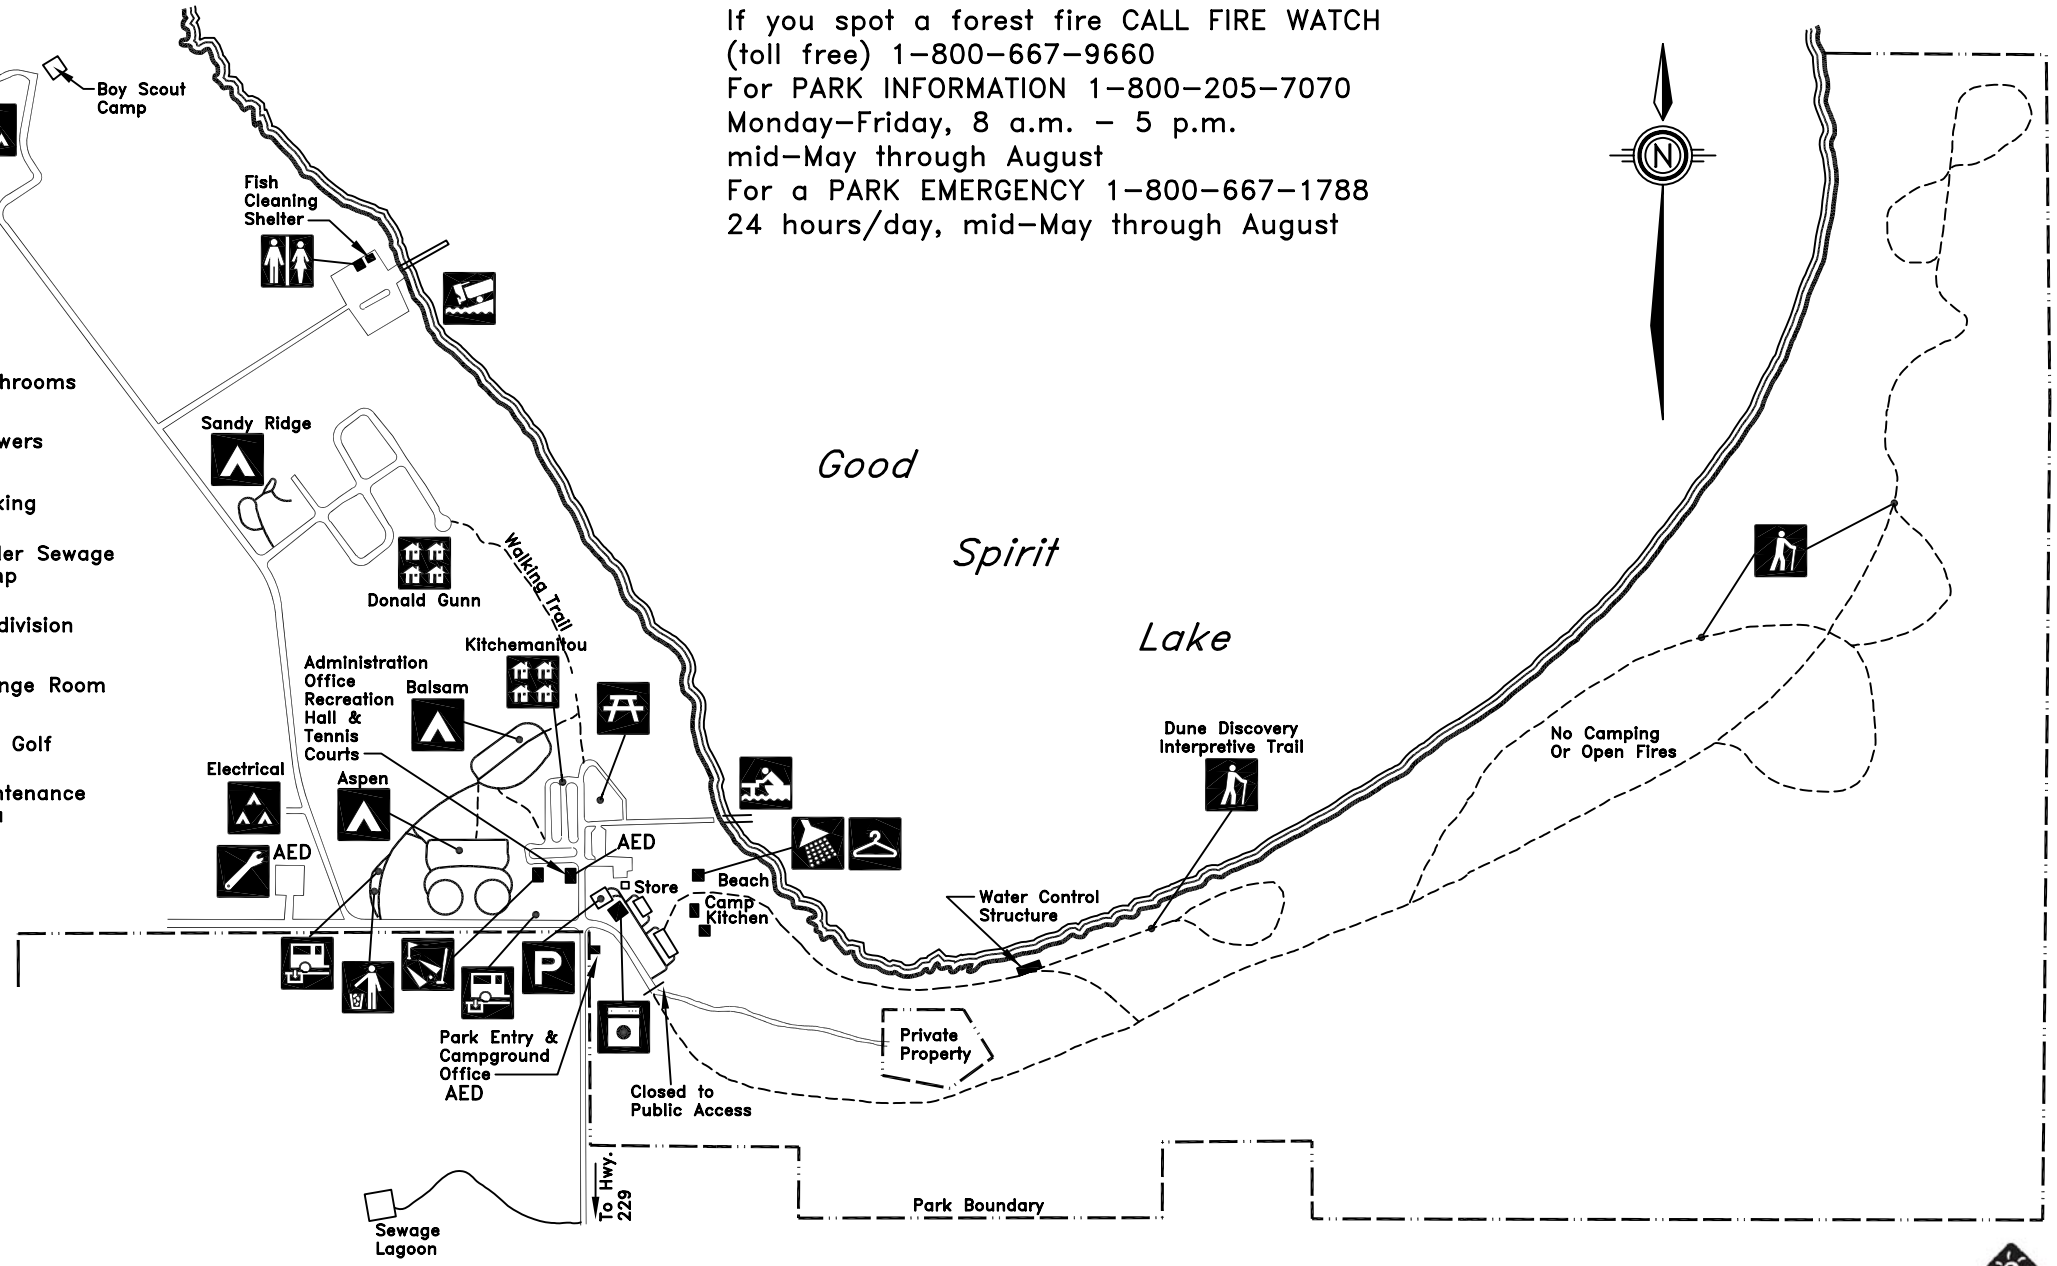

If you spot a forest fire CALL FIRE WATCH
 (toll free) 1-800-667-9660
 For PARK INFORMATION 1-800-205-7070
 Monday-Friday, 8 a.m. - 5 p.m.
 mid-May through August
 For a PARK EMERGENCY 1-800-667-1788
 24 hours/day, mid-May through August

LEGEND

- | | | | |
|--|--------------------------------------|--|---------------------|
| | Boat Launch | | Washrooms |
| | Docking | | Showers |
| | Camping | | Parking |
| | Group Camping | | Trailer Sewage Dump |
| | Picnic | | Subdivision |
| | Hiking | | Change Room |
| | Garbage | | Mini Golf |
| | Laundry | | Maintenance Area |
| | AED Automatic External Defibrillator | | |

GOOD SPIRIT LAKE PROVINCIAL PARK

www.saskparks.com