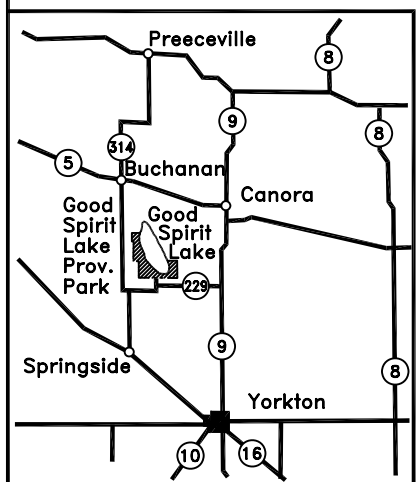

GOOD SPIRIT LAKE PROVINCIAL PARK

www.saskparks.com