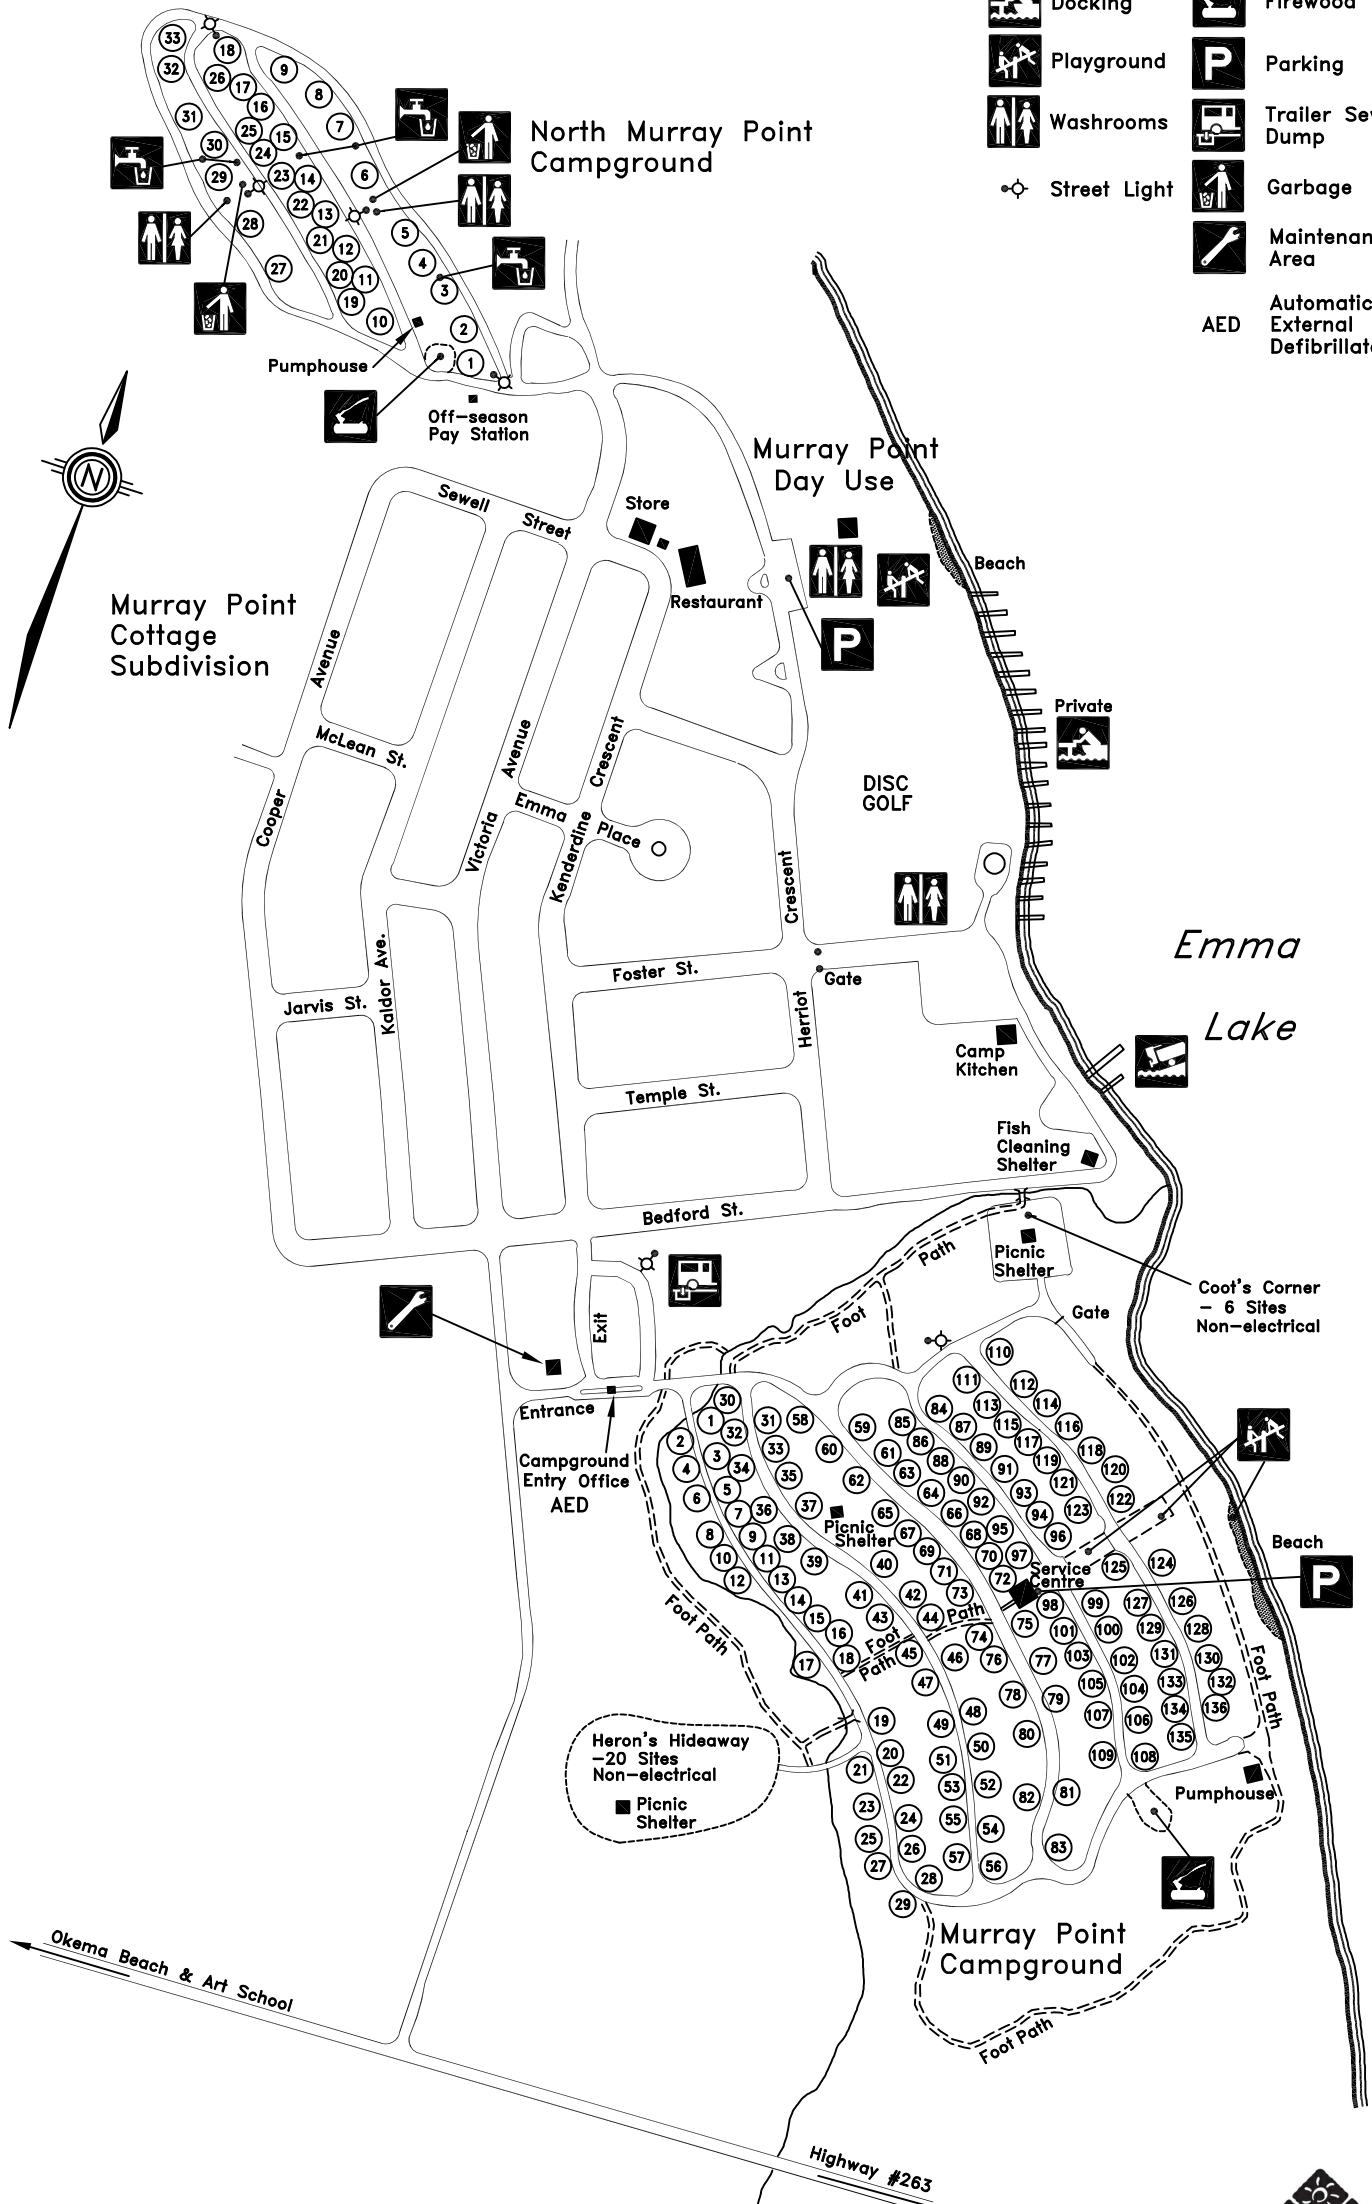

LEGEND

-  Boat Launch
-  Docking
-  Playground
-  Washrooms
-  Street Light
-  Water Point
-  Firewood
-  Parking
-  Trailer Sewage Dump
-  Garbage
-  Maintenance Area
-  AED
-  Automatic External Defibrillator

GREAT BLUE HERON PROVINCIAL PARK
 MURRAY POINT CAMPGROUND – EMMA LAKE
www.parks.saskatchewan.ca