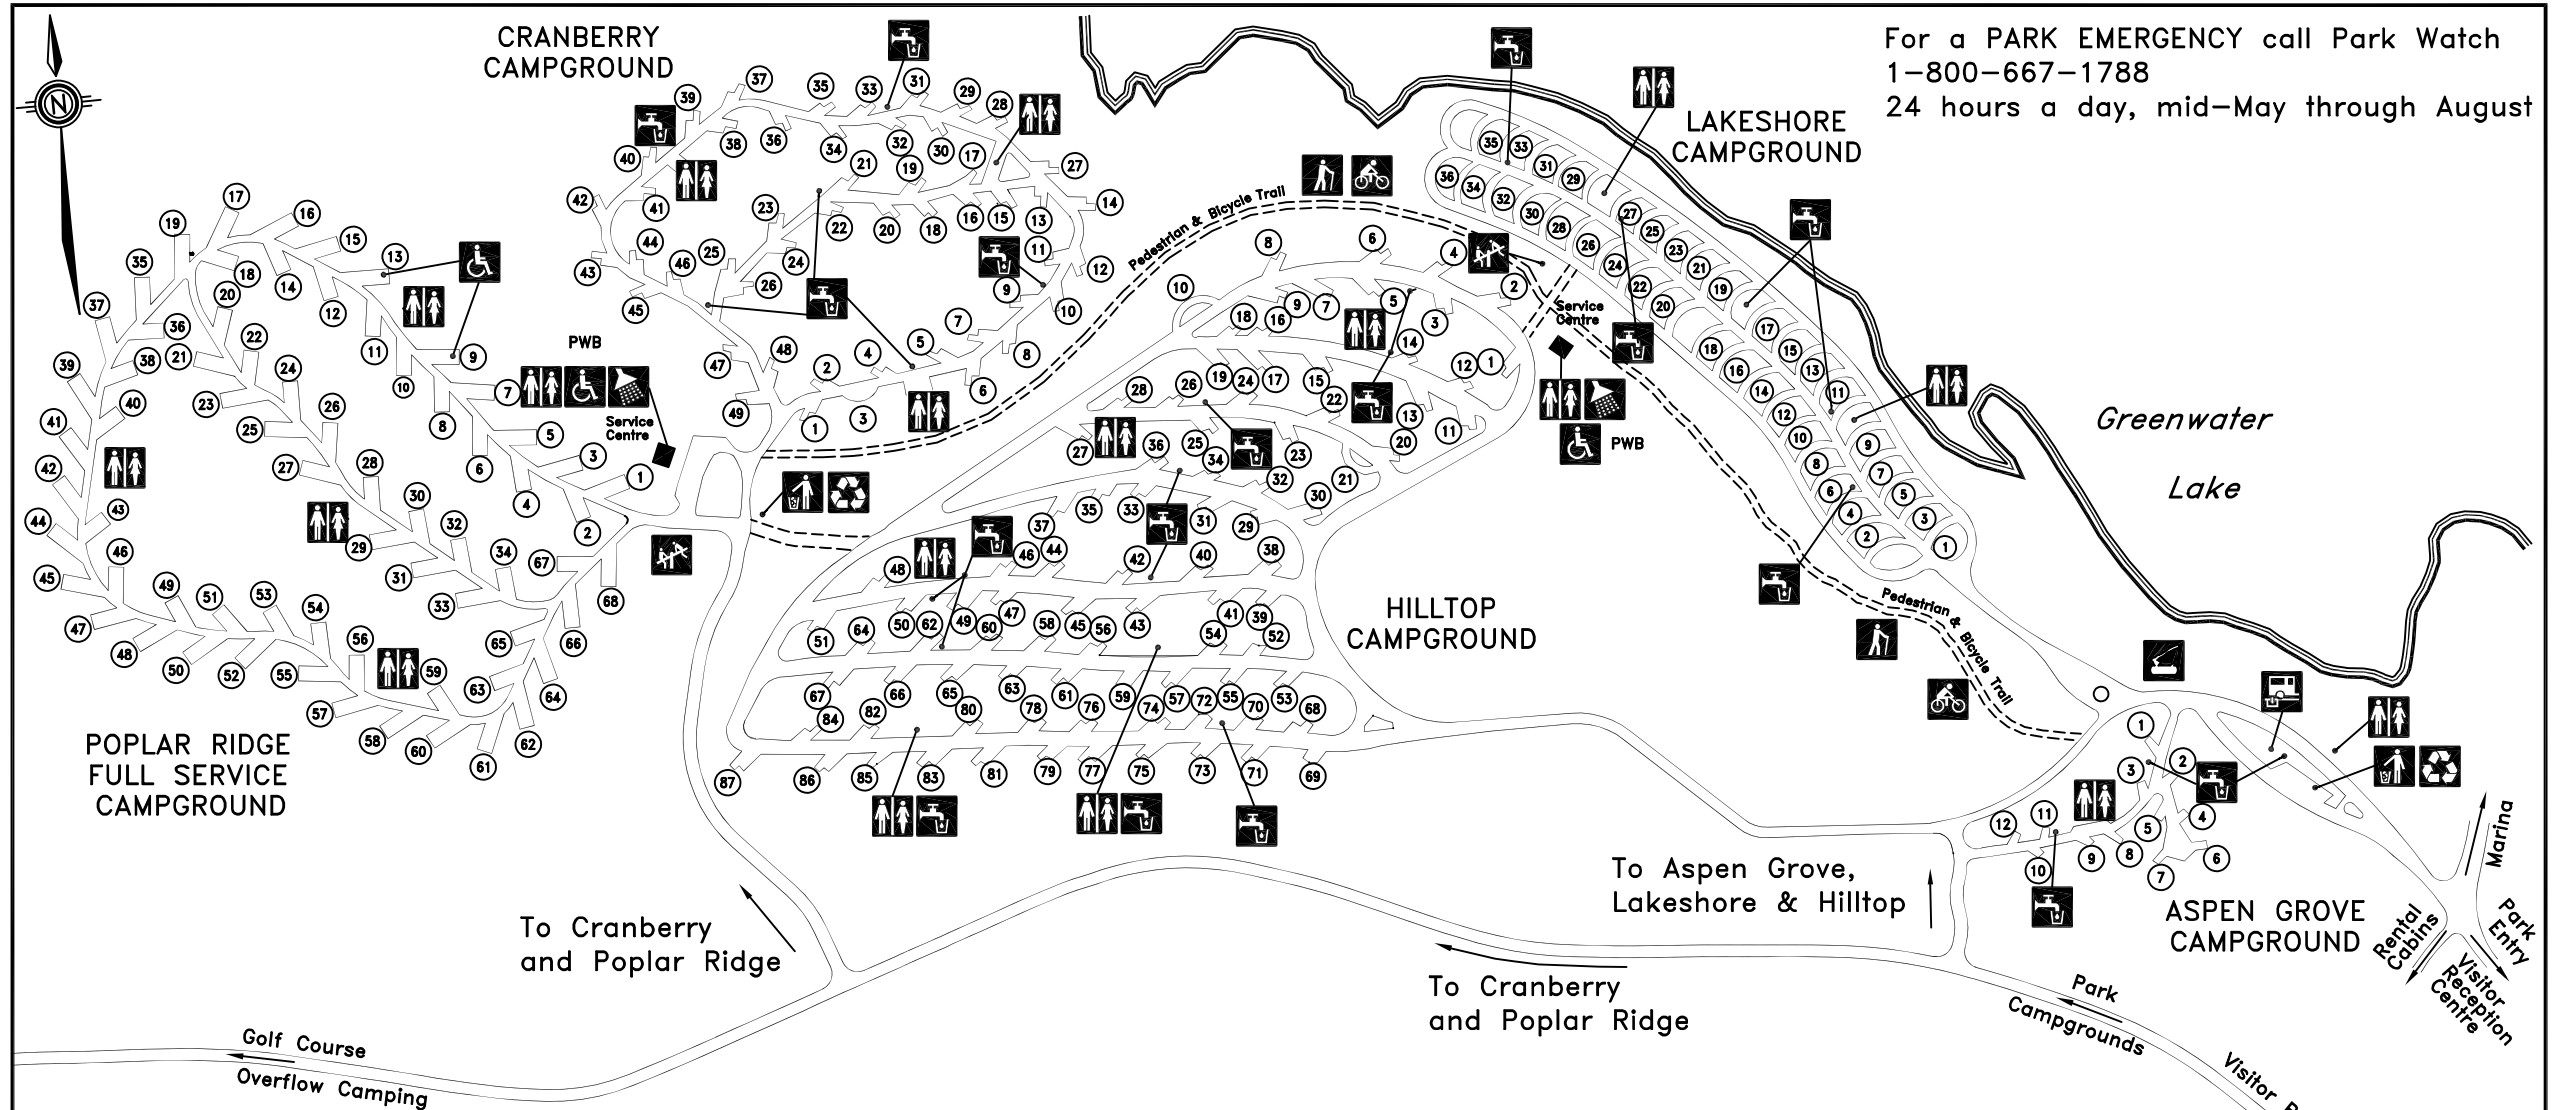

For a PARK EMERGENCY call Park Watch
 1-800-667-1788
 24 hours a day, mid-May through August

- LEGEND**
- Washrooms
 - Accessible
 - Water Point
 - Garbage
 - Firewood
 - Showers
 - Trailer Sewage Dump
 - Recycle Bins
 - Hiking
 - Bicycling
 - Playground
 - PWB Pet Waste Bag Dispenser