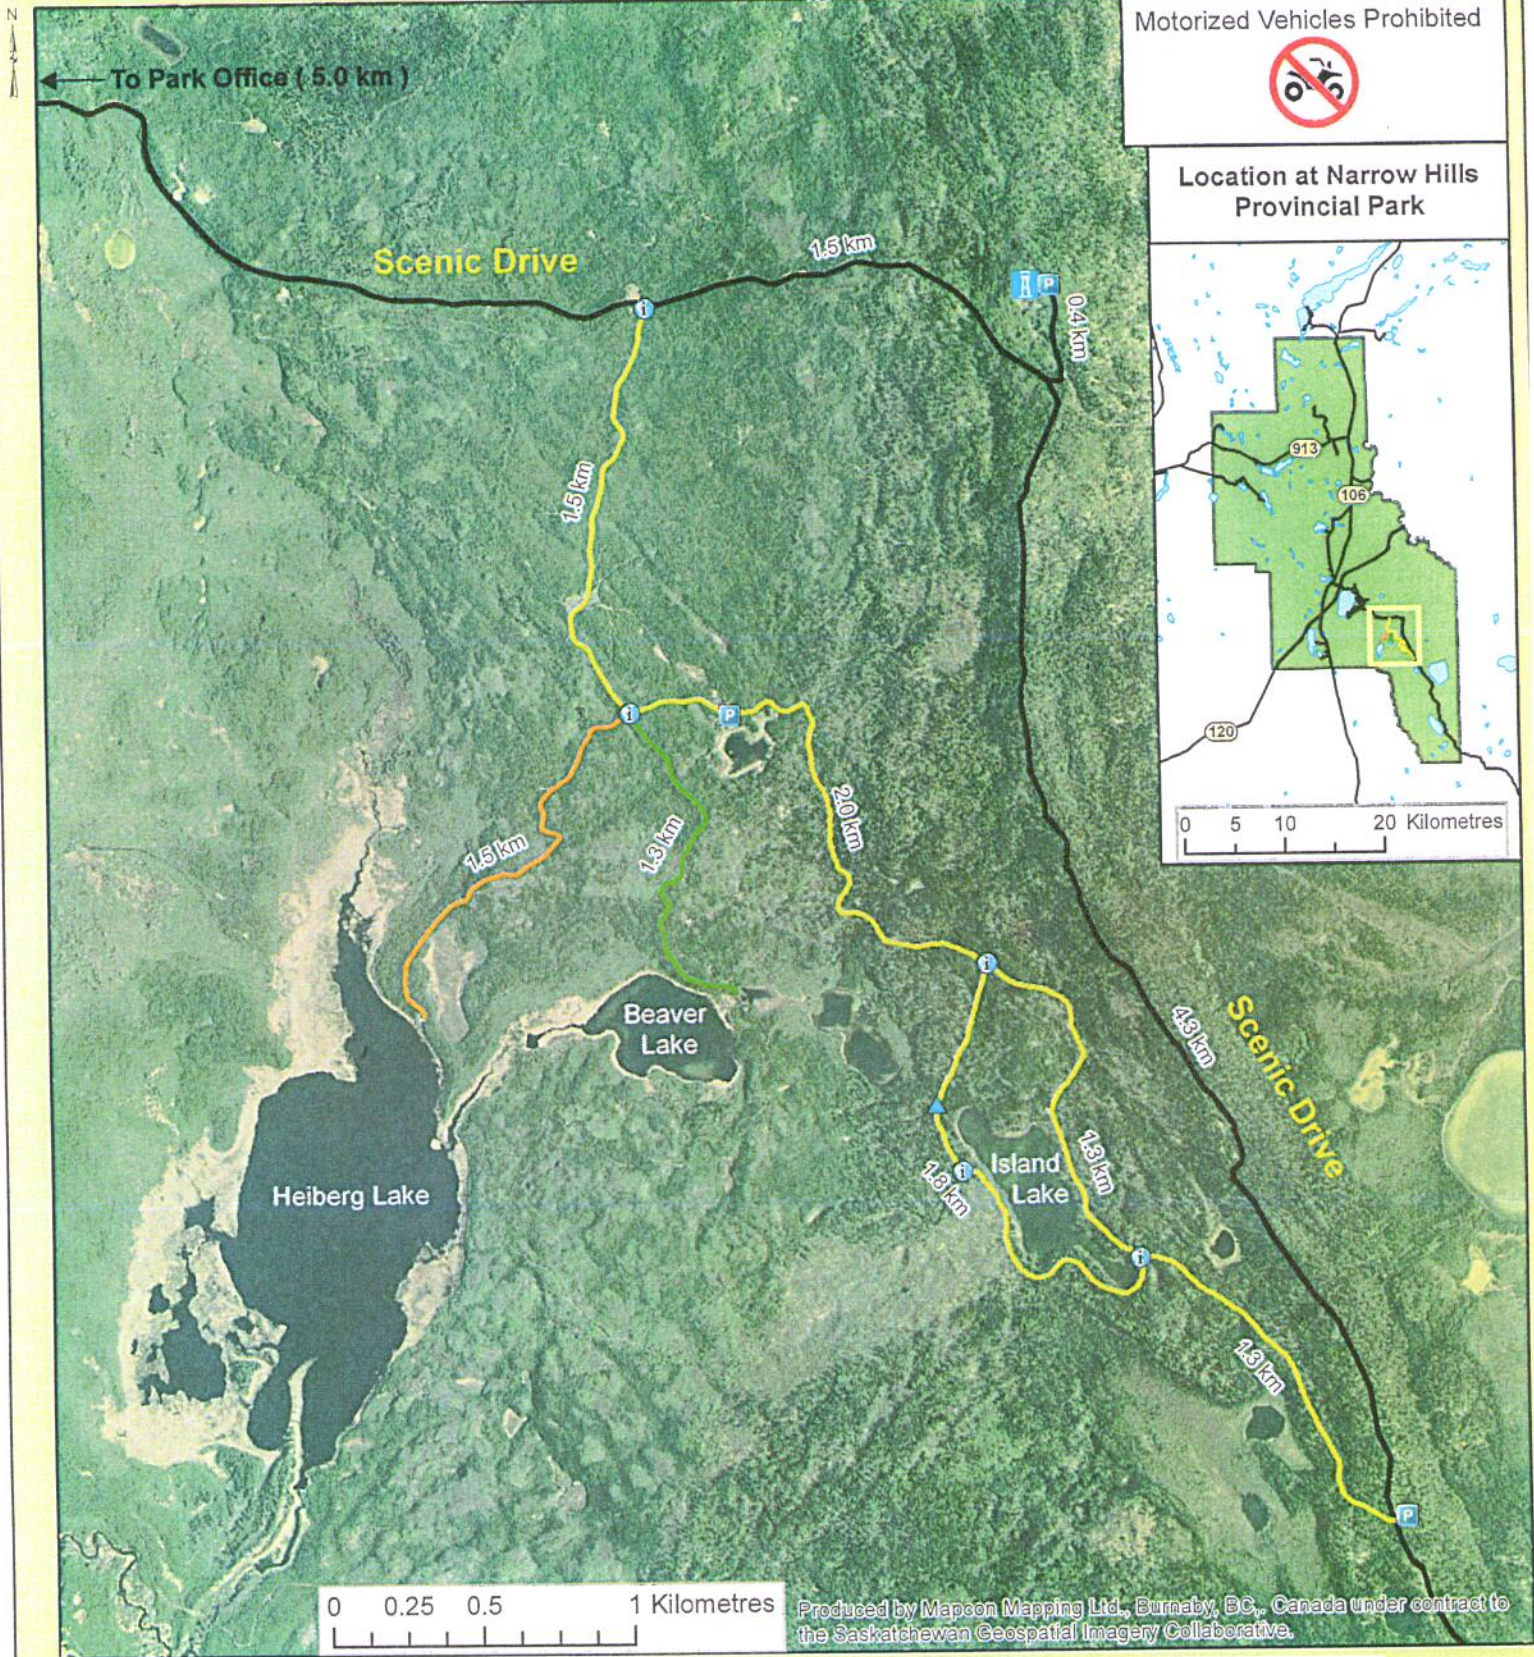

Island, Beaver and Heiberg Hiking Trails

Legend

- Road
- Island Lake Trail
- Heiberg Lake Trail
- Beaver Lake Trail
- Ⓟ Parking
- Ⓜ Tower Site
- ⓘ Signage
- ▲ Wet Area