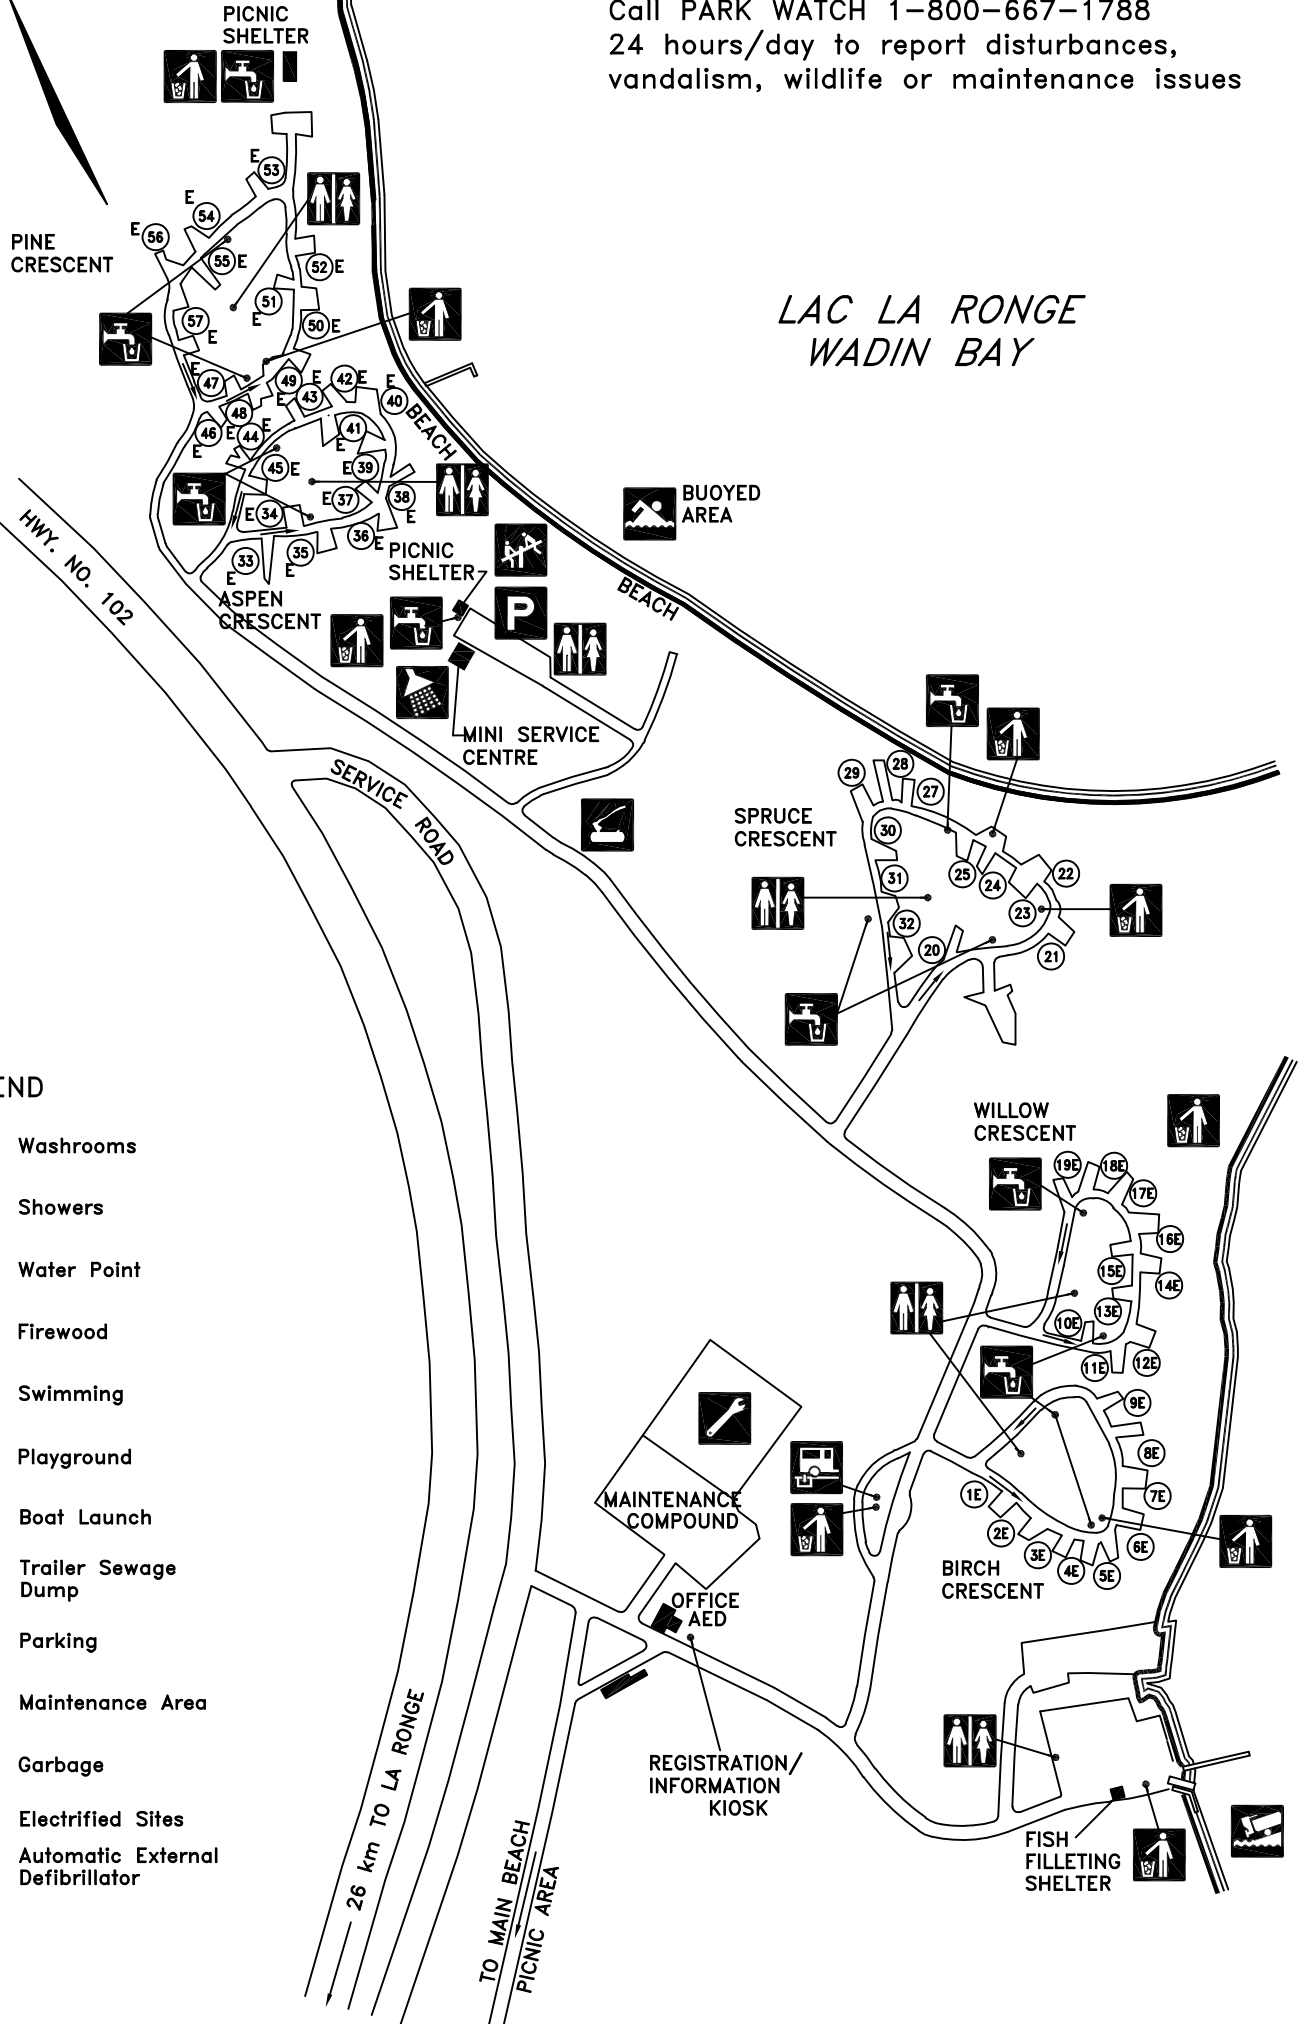

If you spot a forest fire call FIRE WATCH
(toll free) 1-800-667-9660
For PARK INFORMATION call 1-800-205-7070
Monday - Friday, 8 am - 5 pm
Call PARK WATCH 1-800-667-1788
24 hours/day to report disturbances,
vandalism, wildlife or maintenance issues

LEGEND

-  Washrooms
-  Showers
-  Water Point
-  Firewood
-  Swimming
-  Playground
-  Boat Launch
-  Trailer Sewage Dump
-  Parking
-  Maintenance Area
-  Garbage
- E Electrified Sites
- AED Automatic External Defibrillator