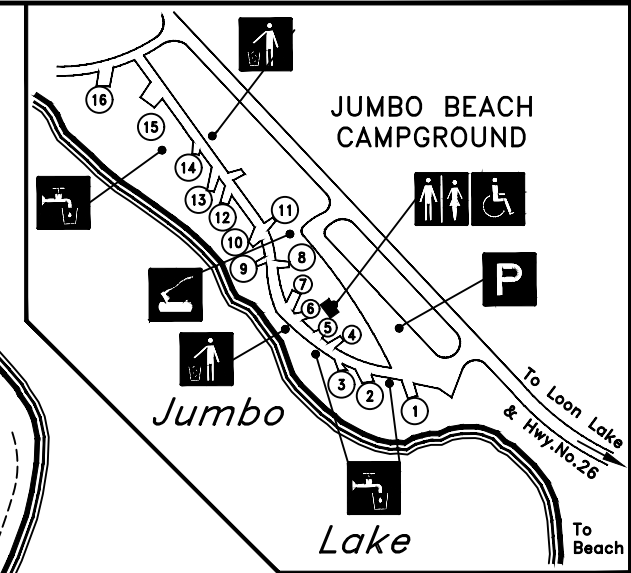

Makwa Lake Provincial Park
Administration Office
(306) 837-2410

Jumbo Lake

STABLER POINT
CAMPGROUND

All sites in Stabler Point
Campground are electrical,
except group camping

Jumbo Lake

MEWASIN BEACH
CAMPGROUND

Exner Lake

MAKWA LAKE PROVINCIAL
PARK CAMPGROUNDS
www.parks.saskatchewan.ca

LEGEND

- | | | | |
|----|--------------------|--|--------------|
| | Boat Launch | | Water Point |
| | Docking | | Garbage |
| | Group Camping | | Firewood |
| | Picnic | | Showers |
| | Mini Golf | | Parking |
| | Playground | | Change Room |
| | Horse Shoe Pitch | | Nature Trail |
| | Washrooms | | Hiking |
| | Barrier Free | | |
| SF | Full Service Sites | | |