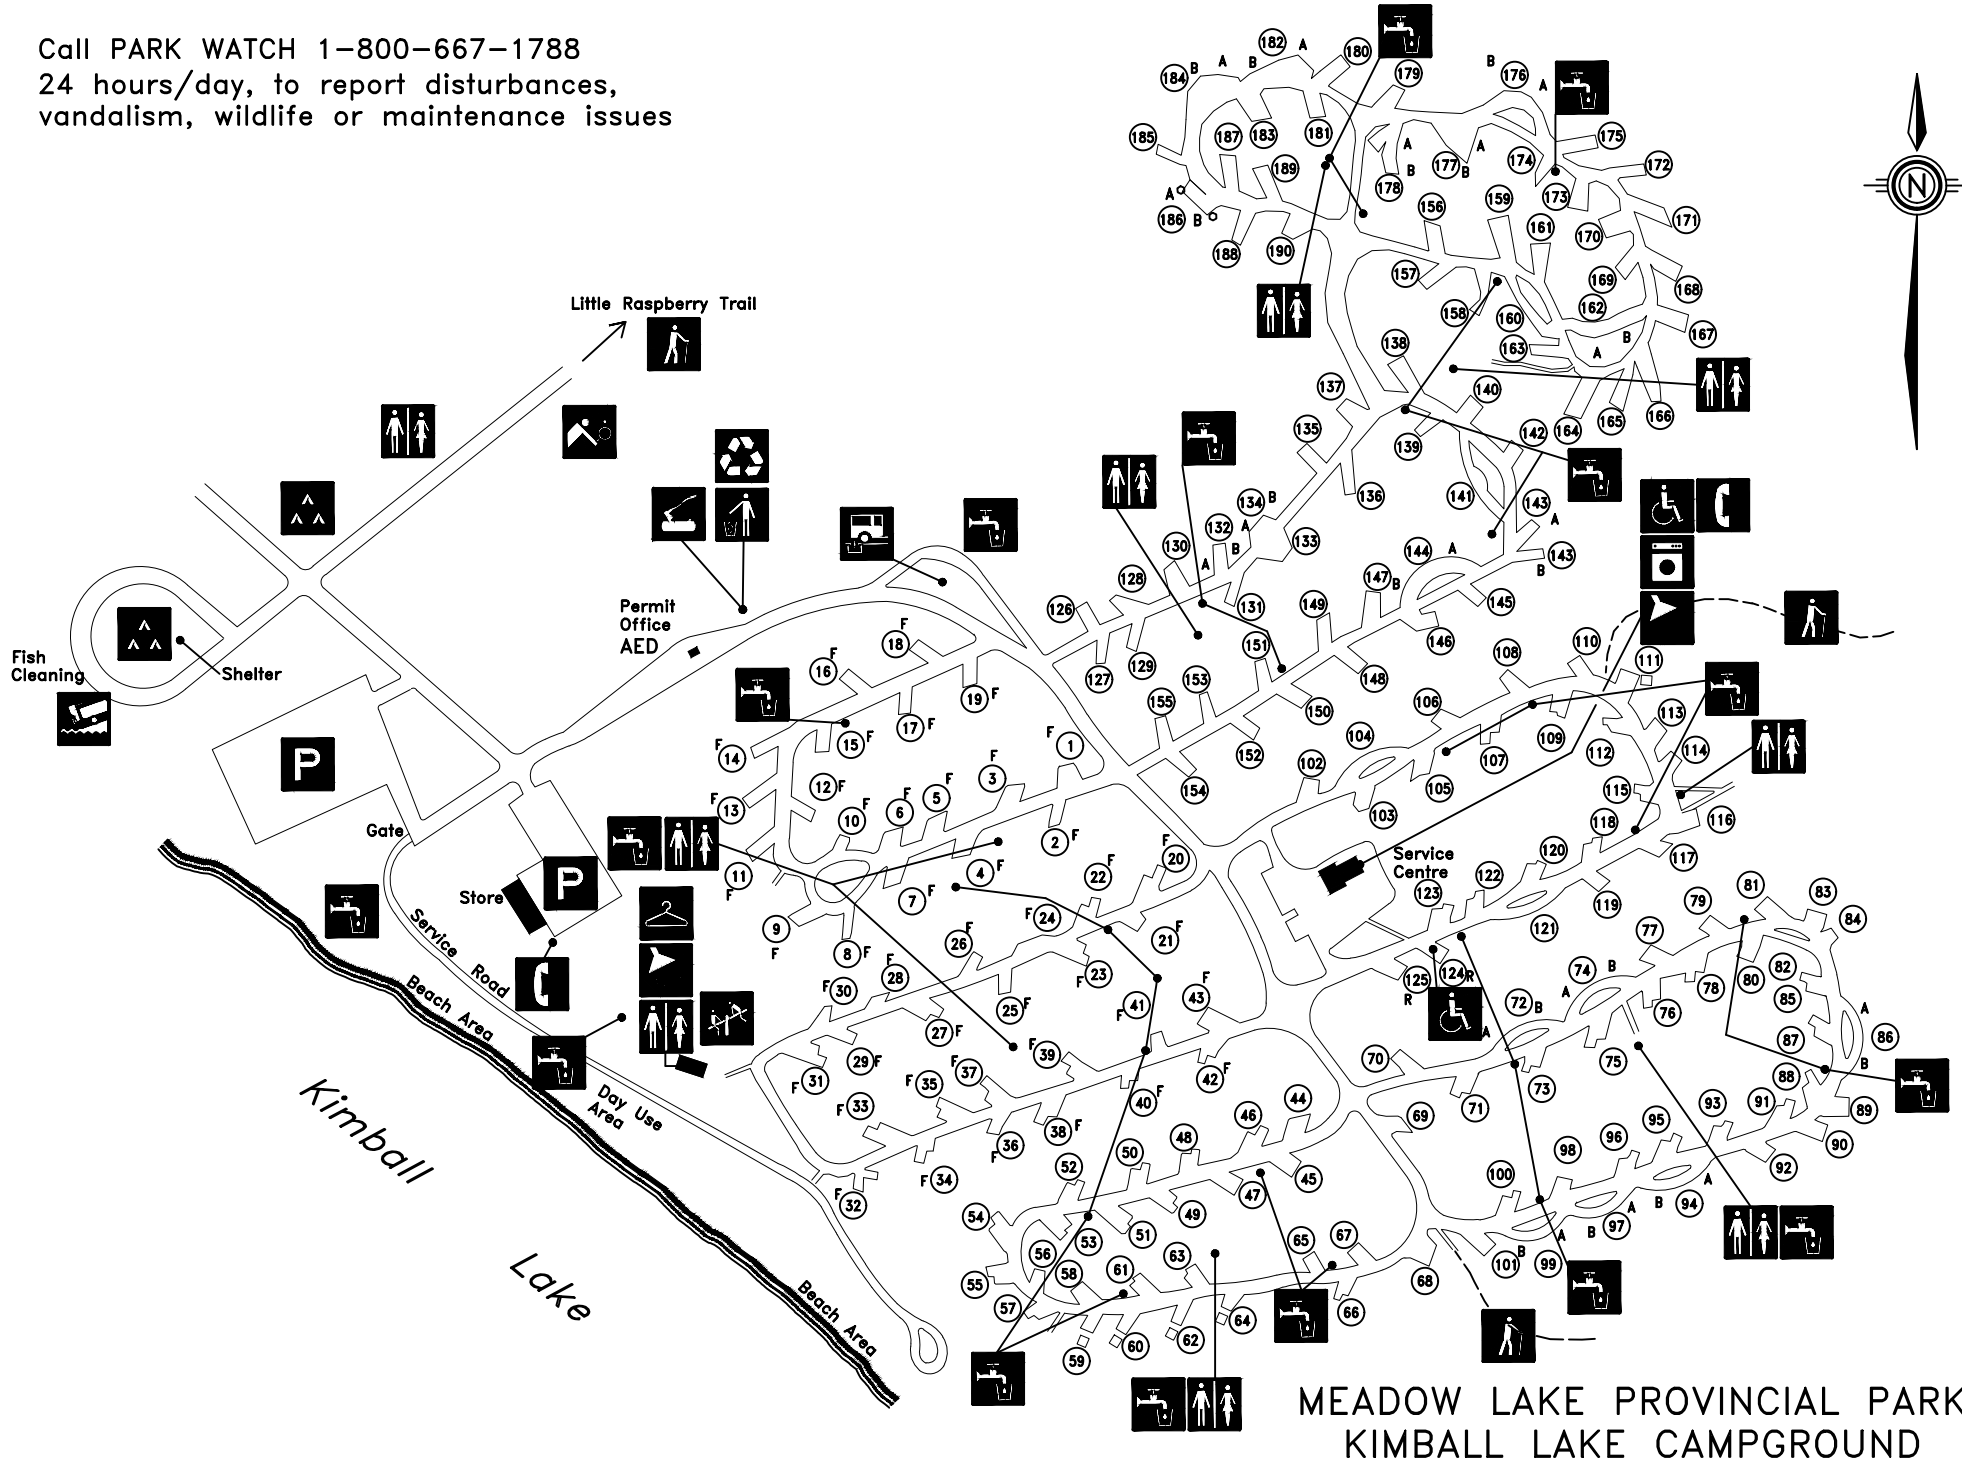

Call PARK WATCH 1-800-667-1788  
 24 hours/day, to report disturbances,  
 vandalism, wildlife or maintenance issues

**LEGEND**

- |  |               |  |                                  |
|--|---------------|--|----------------------------------|
|  | Group Camping |  | Firewood                         |
|  | Tennis        |  | Telephone                        |
|  | Playground    |  | Showers                          |
|  | Washrooms     |  | Parking                          |
|  | Accessible    |  | Trailer Sewage Dump              |
|  | Water Point   |  | Laundry                          |
|  | Garbage       |  | Change Room                      |
|  | Recycle       |  | Boat Launch                      |
|  | Hiking        |  | Full Service Sites               |
|  | AED           |  | Automatic External Defibrillator |

All campsites are electrical.  
 Sites #1-43 are full service.

**MEADOW LAKE PROVINCIAL PARK  
 KIMBALL LAKE CAMPGROUND**