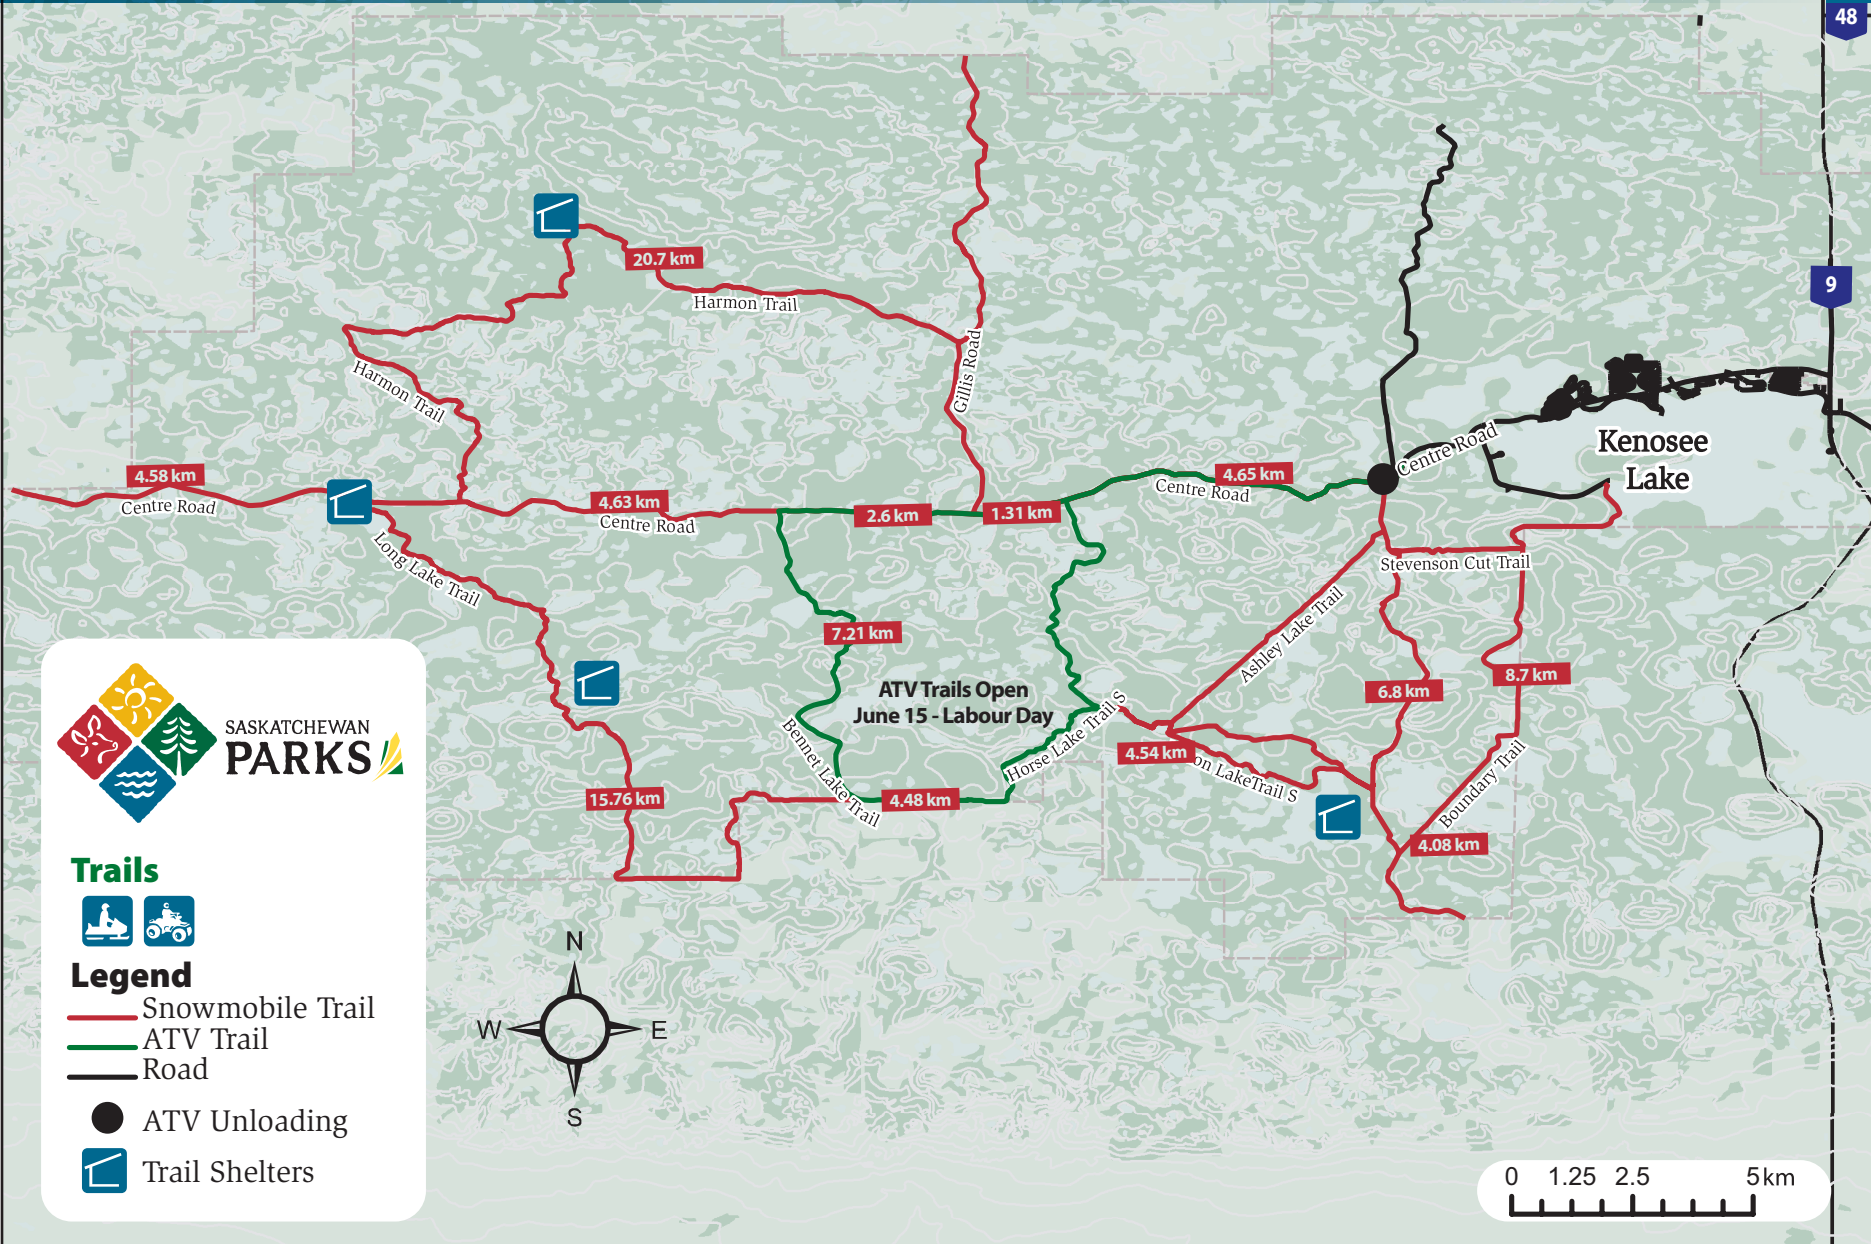

# MOOSE MOUNTAIN PROVINCIAL PARK

SASKATCHEWAN  
**PARKS**

## Trails

## Legend

- Snowmobile Trail
- ATV Trail
- Road
- ATV Unloading
- Trail Shelters