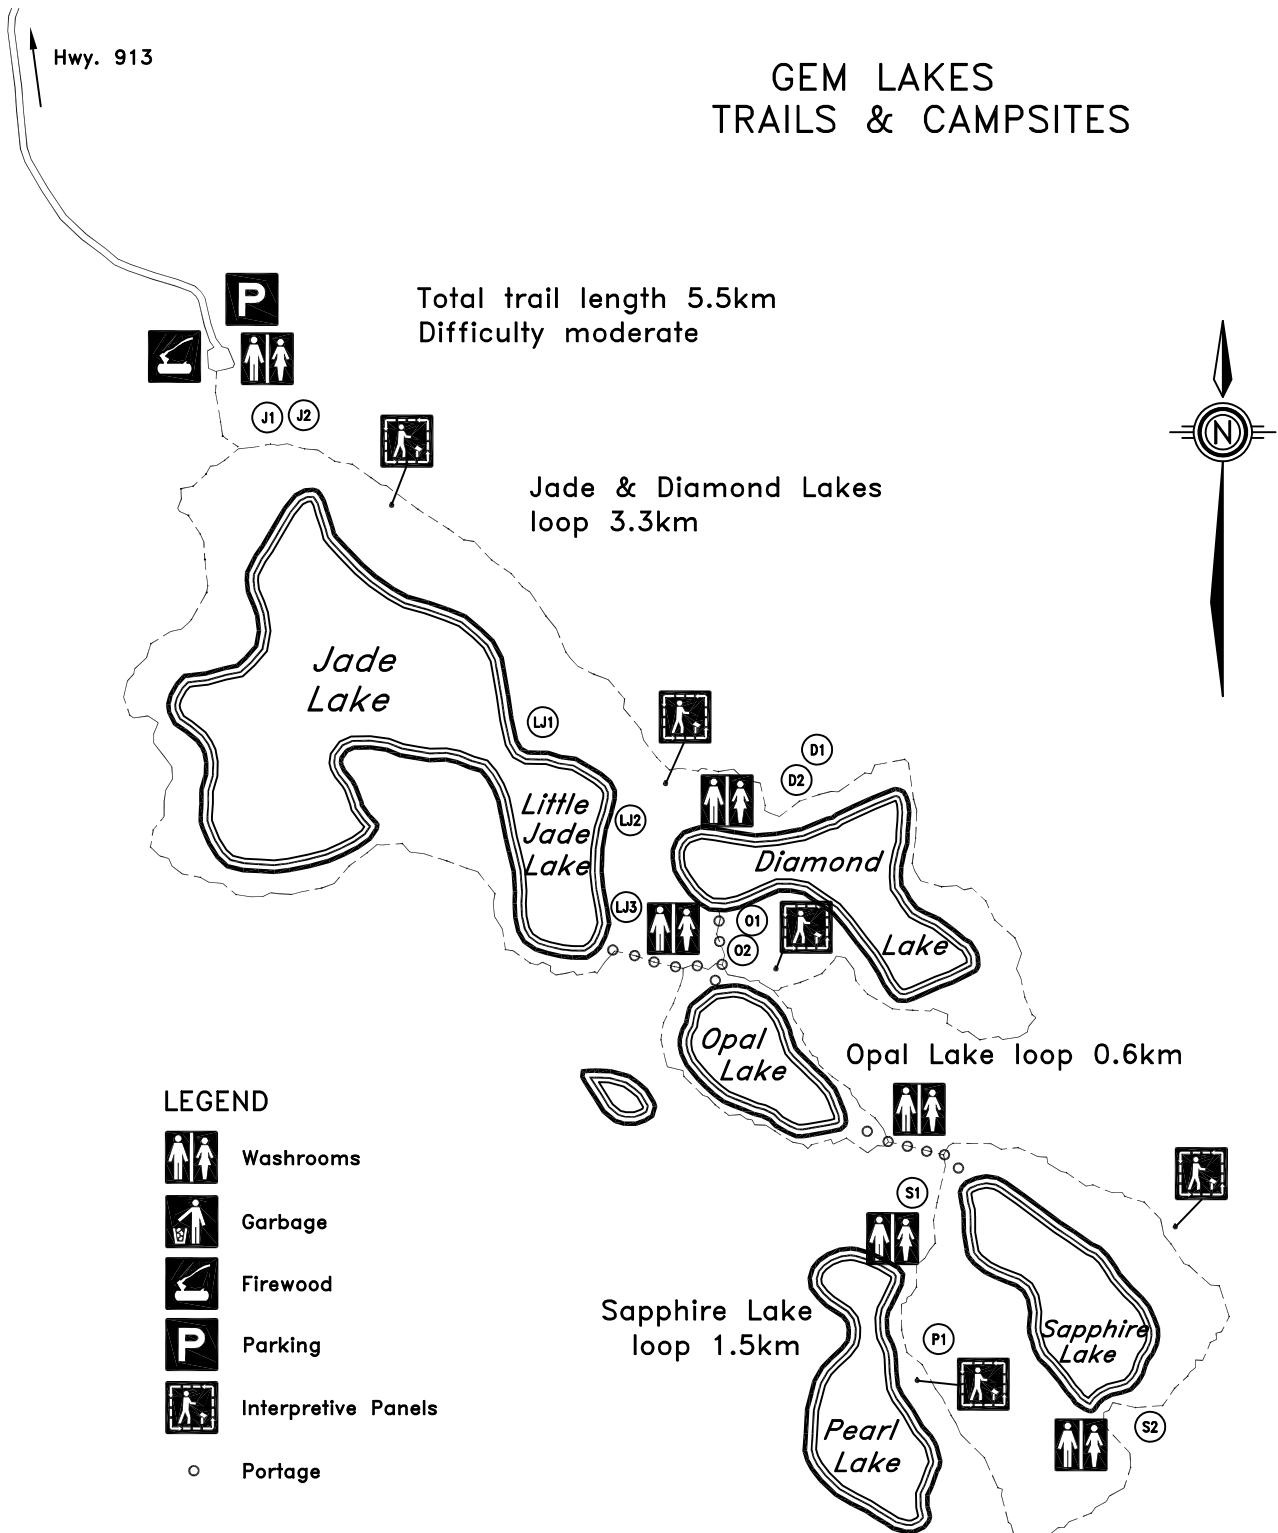

LOST ECHO LAKE  
CAMPGROUND

GEM LAKES  
TRAILS & CAMPSITES

NARROW HILLS PROVINCIAL PARK  
GEM LAKES & LOST ECHO LAKE  
[www.parks.saskatchewan.ca](http://www.parks.saskatchewan.ca)