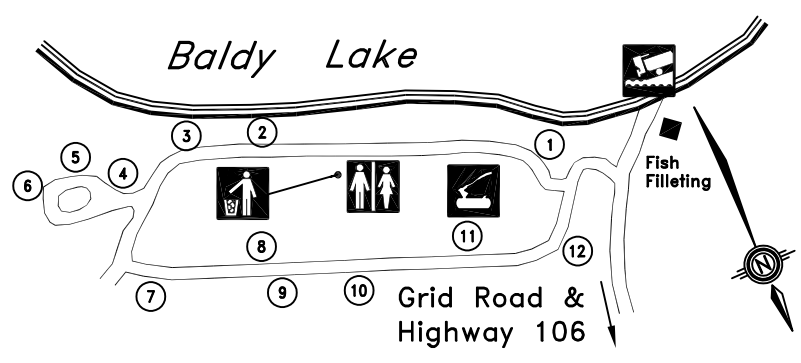

Narrow Hills Provincial Park
 Visitor Reception Centre
 (306) 426-2622

LEGEND

- | | | | |
|--|-------------|--|---------------|
| | Boat Launch | | Garbage |
| | Washrooms | | Firewood |
| | Parking | | Playground |
| | Picnic Area | | Group Camping |