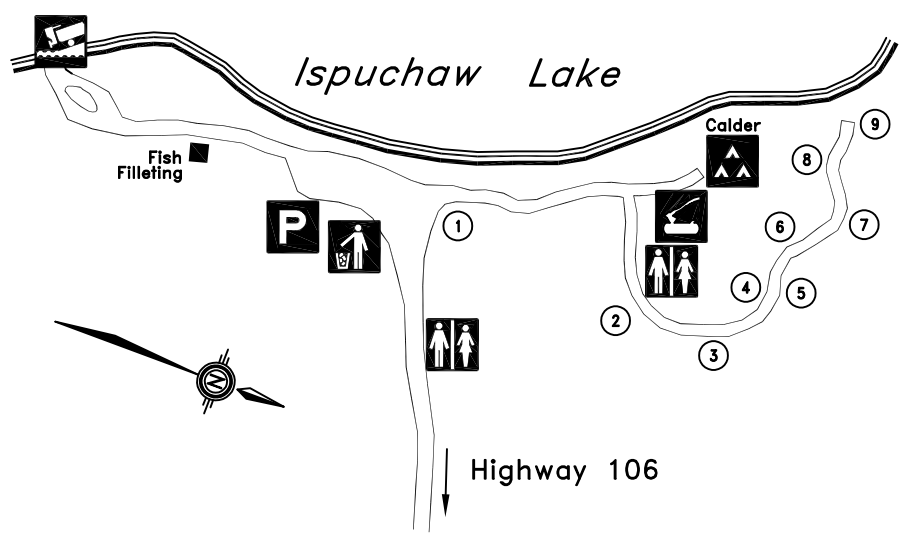

If you spot a forest fire call FIRE WATCH (toll free) 1-800-667-9660
 For PARK INFORMATION call 1-800-205-7070
 Monday - Friday, 8 am - 5 pm
 Call PARK WATCH 1-800-667-1788
 24 hours/day, to report disturbances, vandalism, wildlife or maintenance issues

Narrow Hills Provincial Park
 Visitor Reception Centre
 (306) 426-2622

LEGEND

- | | | | |
|--|-------------|--|---------------|
| | Boat Launch | | Garbage |
| | Washrooms | | Firewood |
| | Parking | | Playground |
| | Picnic Area | | Group Camping |