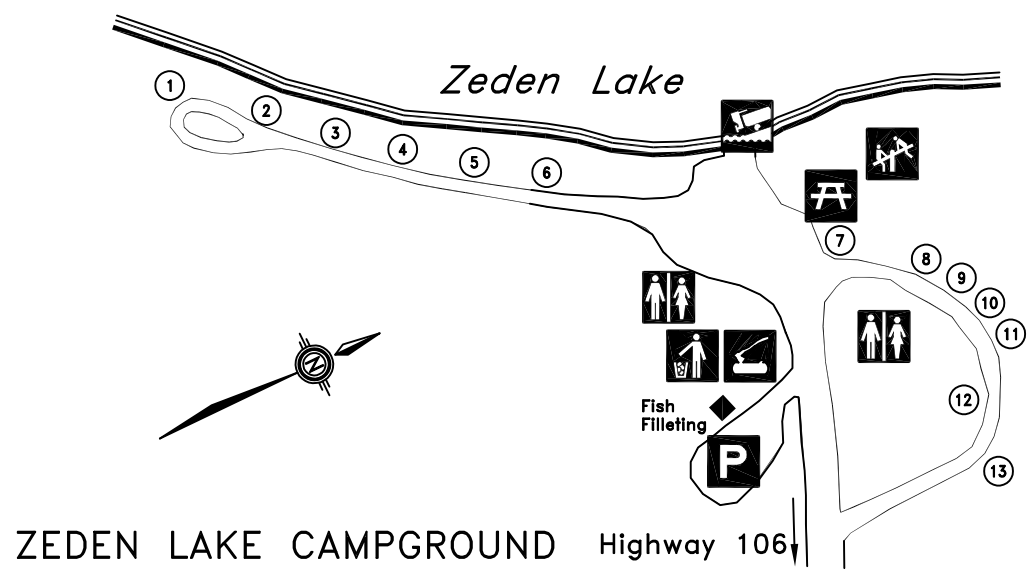

Narrow Hills Provincial Park
 Visitor Reception Centre
 (306) 426-2622

LEGEND

- | | | | |
|--|-------------|--|---------------|
| | Boat Launch | | Garbage |
| | Washrooms | | Firewood |
| | Parking | | Playground |
| | Picnic Area | | Group Camping |