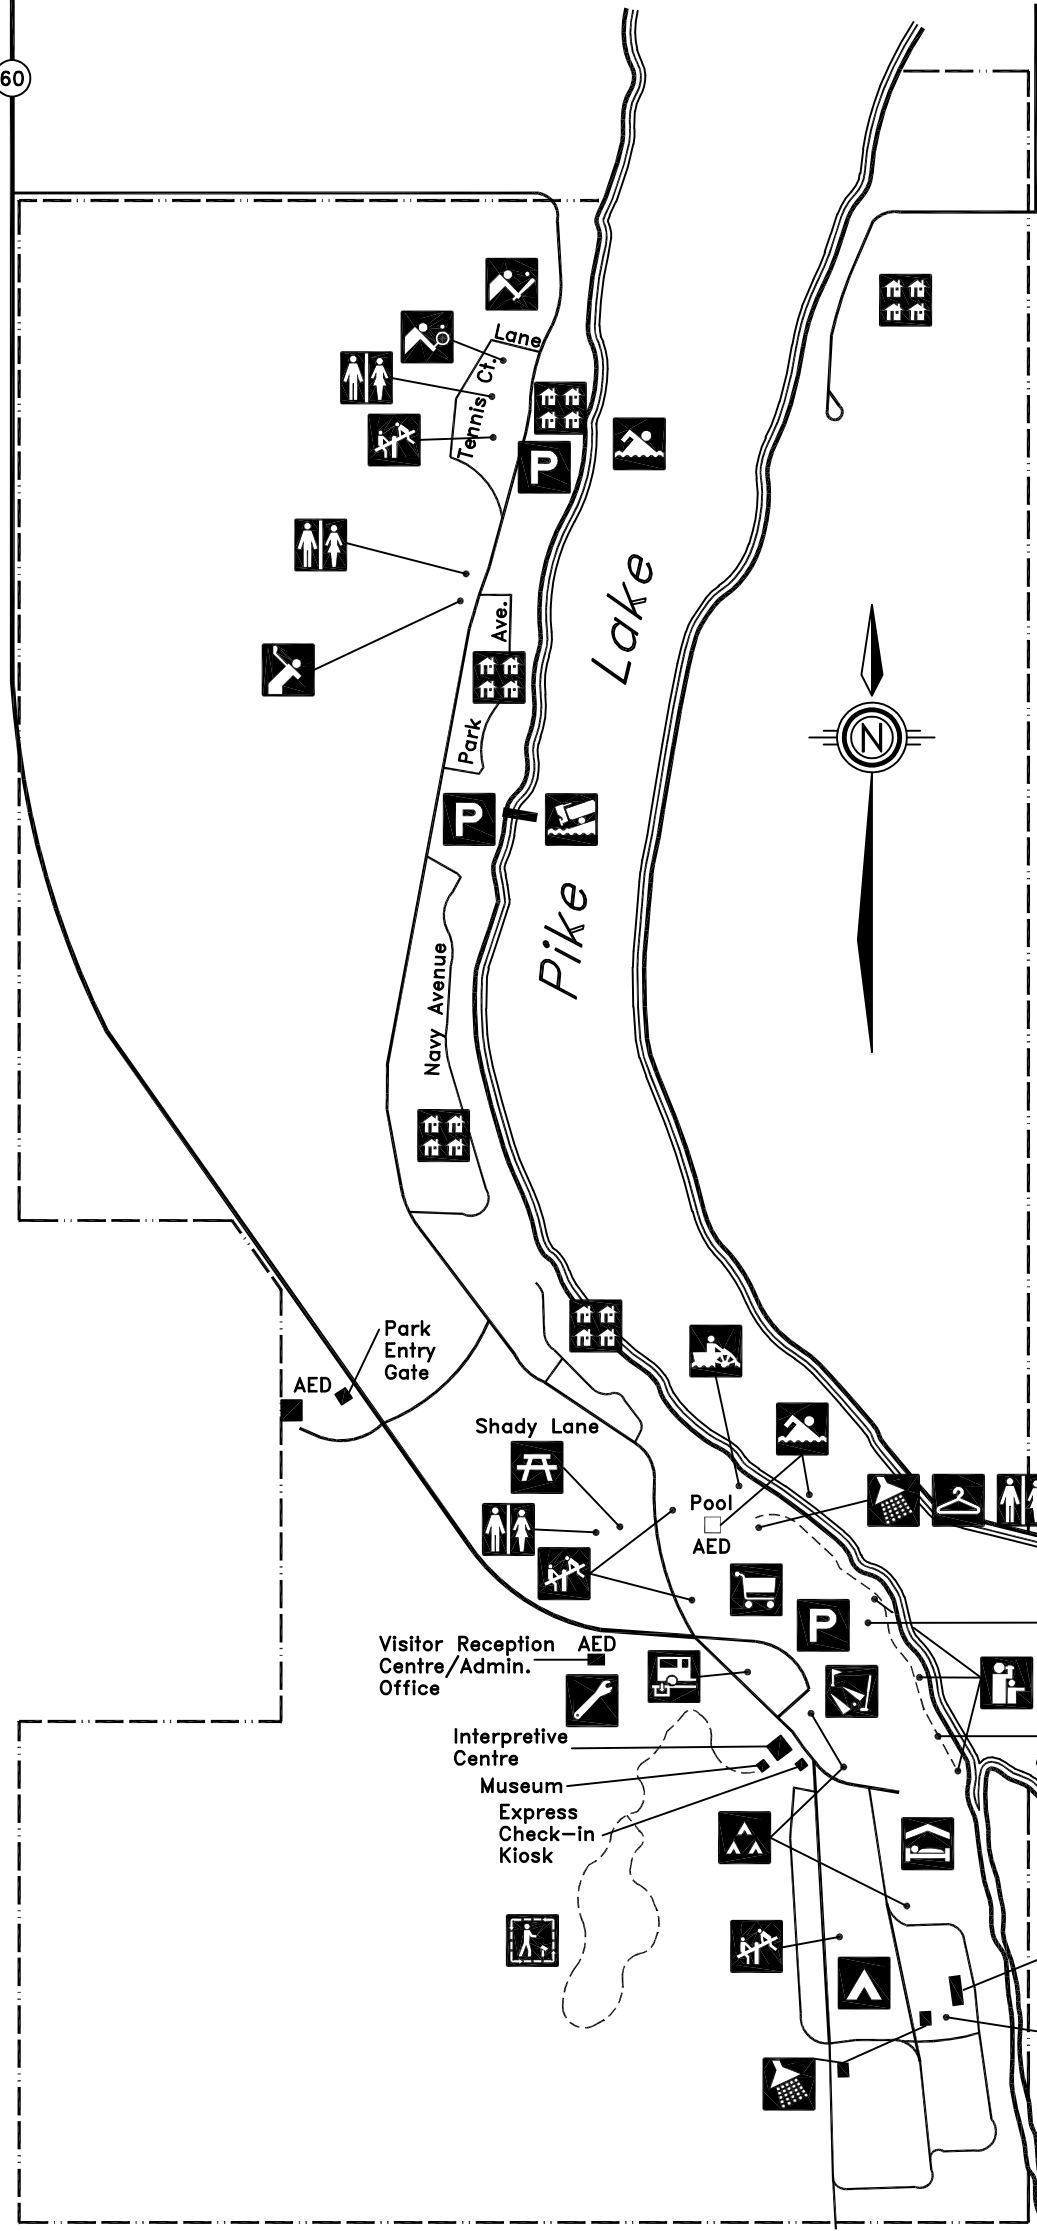

60

LEGEND

-  Camping
-  Group Camping
-  Subdivision
-  Showers
-  Grocery Store
-  Picnic
-  Swimming
-  Change Room
-  Paddle Boat
-  Boat Launch
-  Playground
-  Golf
-  Baseball
-  Tennis
-  Mini Golf
-  Nature Trail
-  Viewing
-  Parking
-  Trailer Sewage Dump
-  Maintenance Area
-  Accommodations
-  Washrooms
-  AED Automatic External Defibrillator

PIKE LAKE  
 PROVINCIAL PARK  
[www.parks.saskatchewan.ca](http://www.parks.saskatchewan.ca)