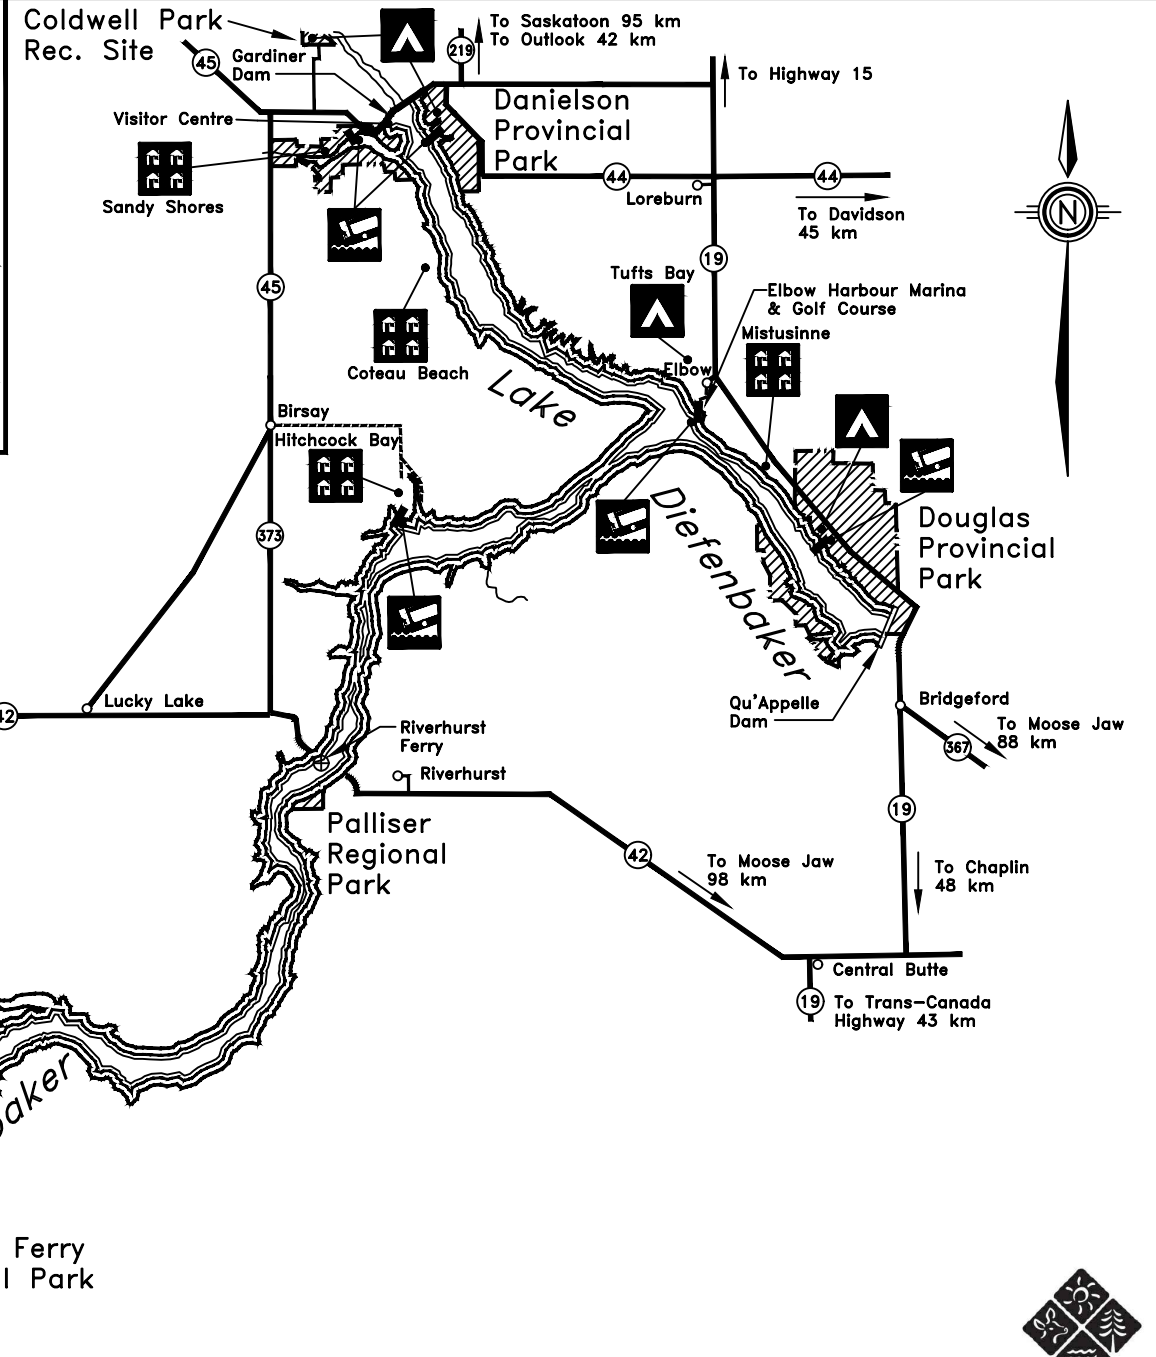

If you spot a forest fire call FIRE WATCH
 (toll free) 1-800-667-9660
 For PARK INFORMATION call 1-800-205-7070
 Monday - Friday, 8 am - 5 pm
 Call PARK WATCH 1-800-667-1788
 24 hours/day, to report disturbances,
 vandalism, wildlife or maintenance issues

LEGEND

-  Boat Launch
-  Camping
-  Subdivision
-  Paved Highway
-  Gravel Road

Location Map

LAKE DIEFENBAKER AND AREA

www.parks.saskatchewan.ca