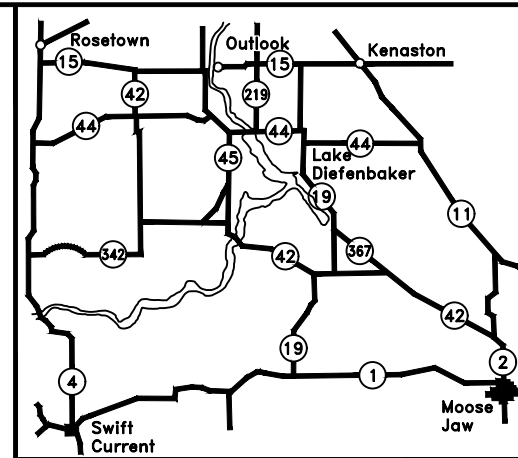

If you spot a forest fire call FIRE WATCH
 (toll free) 1-800-667-9660
 For PARK INFORMATION call 1-800-205-7070
 Monday - Friday, 8 am - 5 pm
 Call PARK WATCH 1-800-667-1788
 24 hours/day, to report disturbances,
 vandalism, wildlife or maintenance issues

LEGEND

-  Boat Launch
-  Camping
-  Subdivision
-  Paved Highway
-  Gravel Road

Location Map

LAKE DIEFENBAKER AND AREA

www.parks.saskatchewan.ca