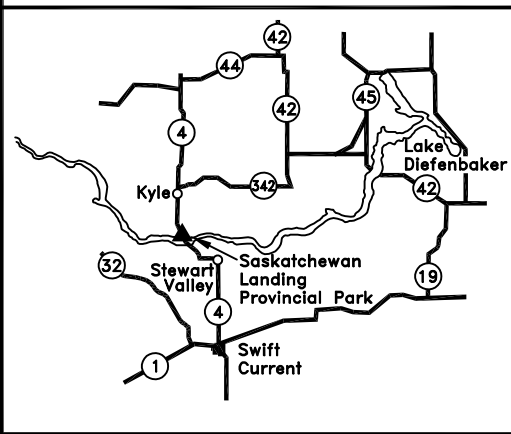

AED Automatic External Defibrillator

SASKATCHEWAN LANDING  
 PROVINCIAL PARK  
[www.parks.saskatchewan.ca](http://www.parks.saskatchewan.ca)